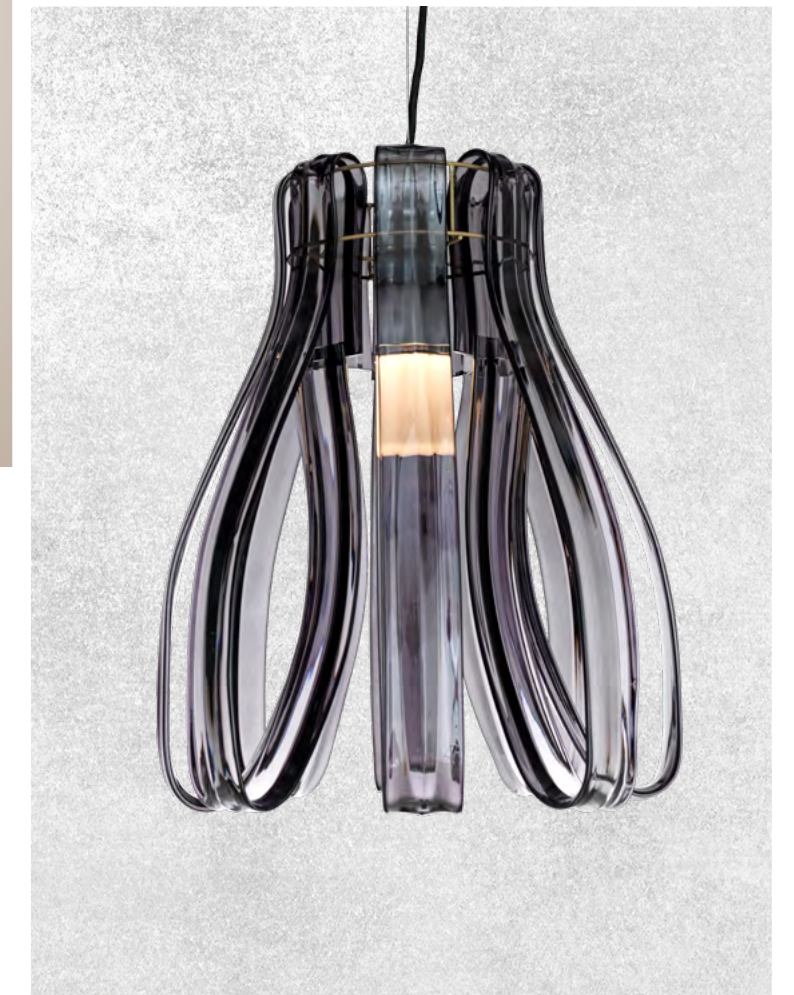

670614 **WORM**

Smoke green  
1 Light  
H: 70 x D: 26 cm. / 8T

670386 **ORAZIA**

Grey  
1 Light  
H: 56 x D: 40 cm.

Caramel  
1 Light  
H: 62 x D: 53 cm.

REF.	DESCRIP.	E27	H x D
670614	Lamp	1	70 x 26 cm / 8T

Available in other colours. Please check with us

REF.	DESCRIP.	E27	H x D
670386	Lamp	1	56 x 40 cm
670386	Lamp	1	62 x 53 cm

Available in other colours. Please check with us

670392 **MOLOCA**

Frosted honey  
1 Light  
H: 40 x D: 75 cm.