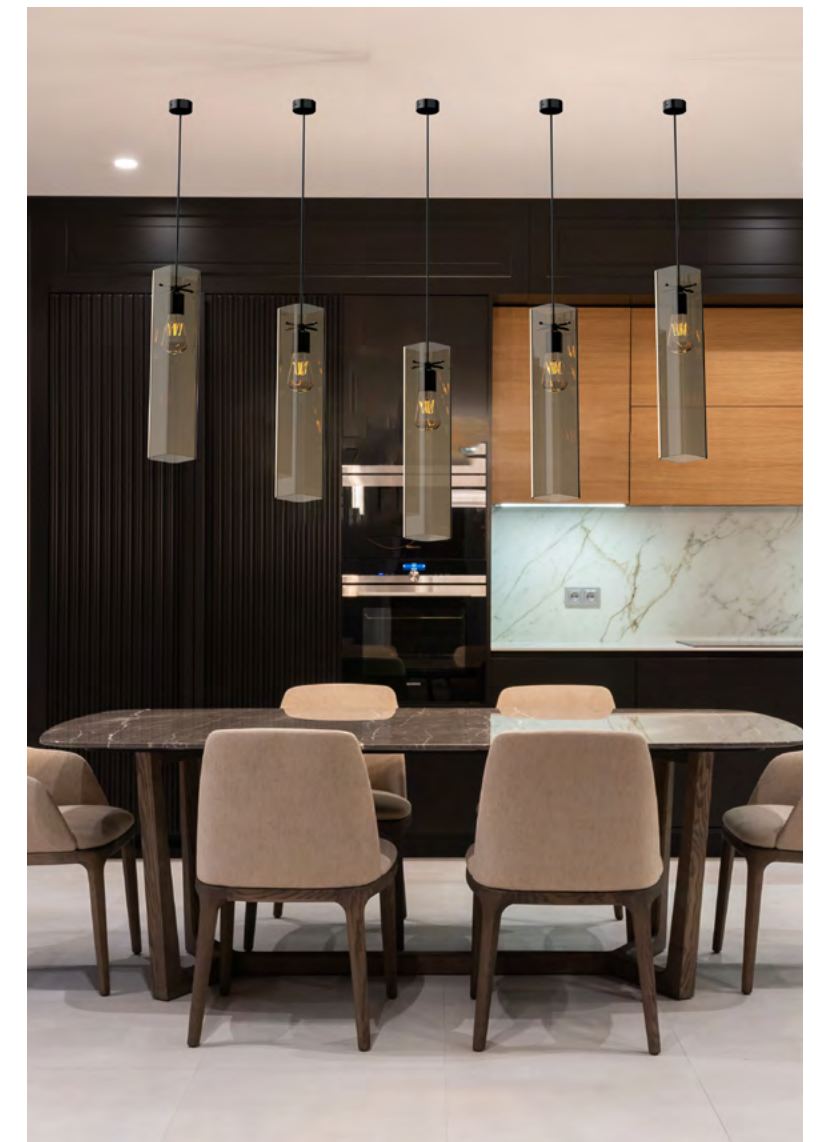

Smoke green
1 Light
H: 41 x D: 10 x W: 16 cm.

REF.	E27	H x D
660550	1	41 x 16