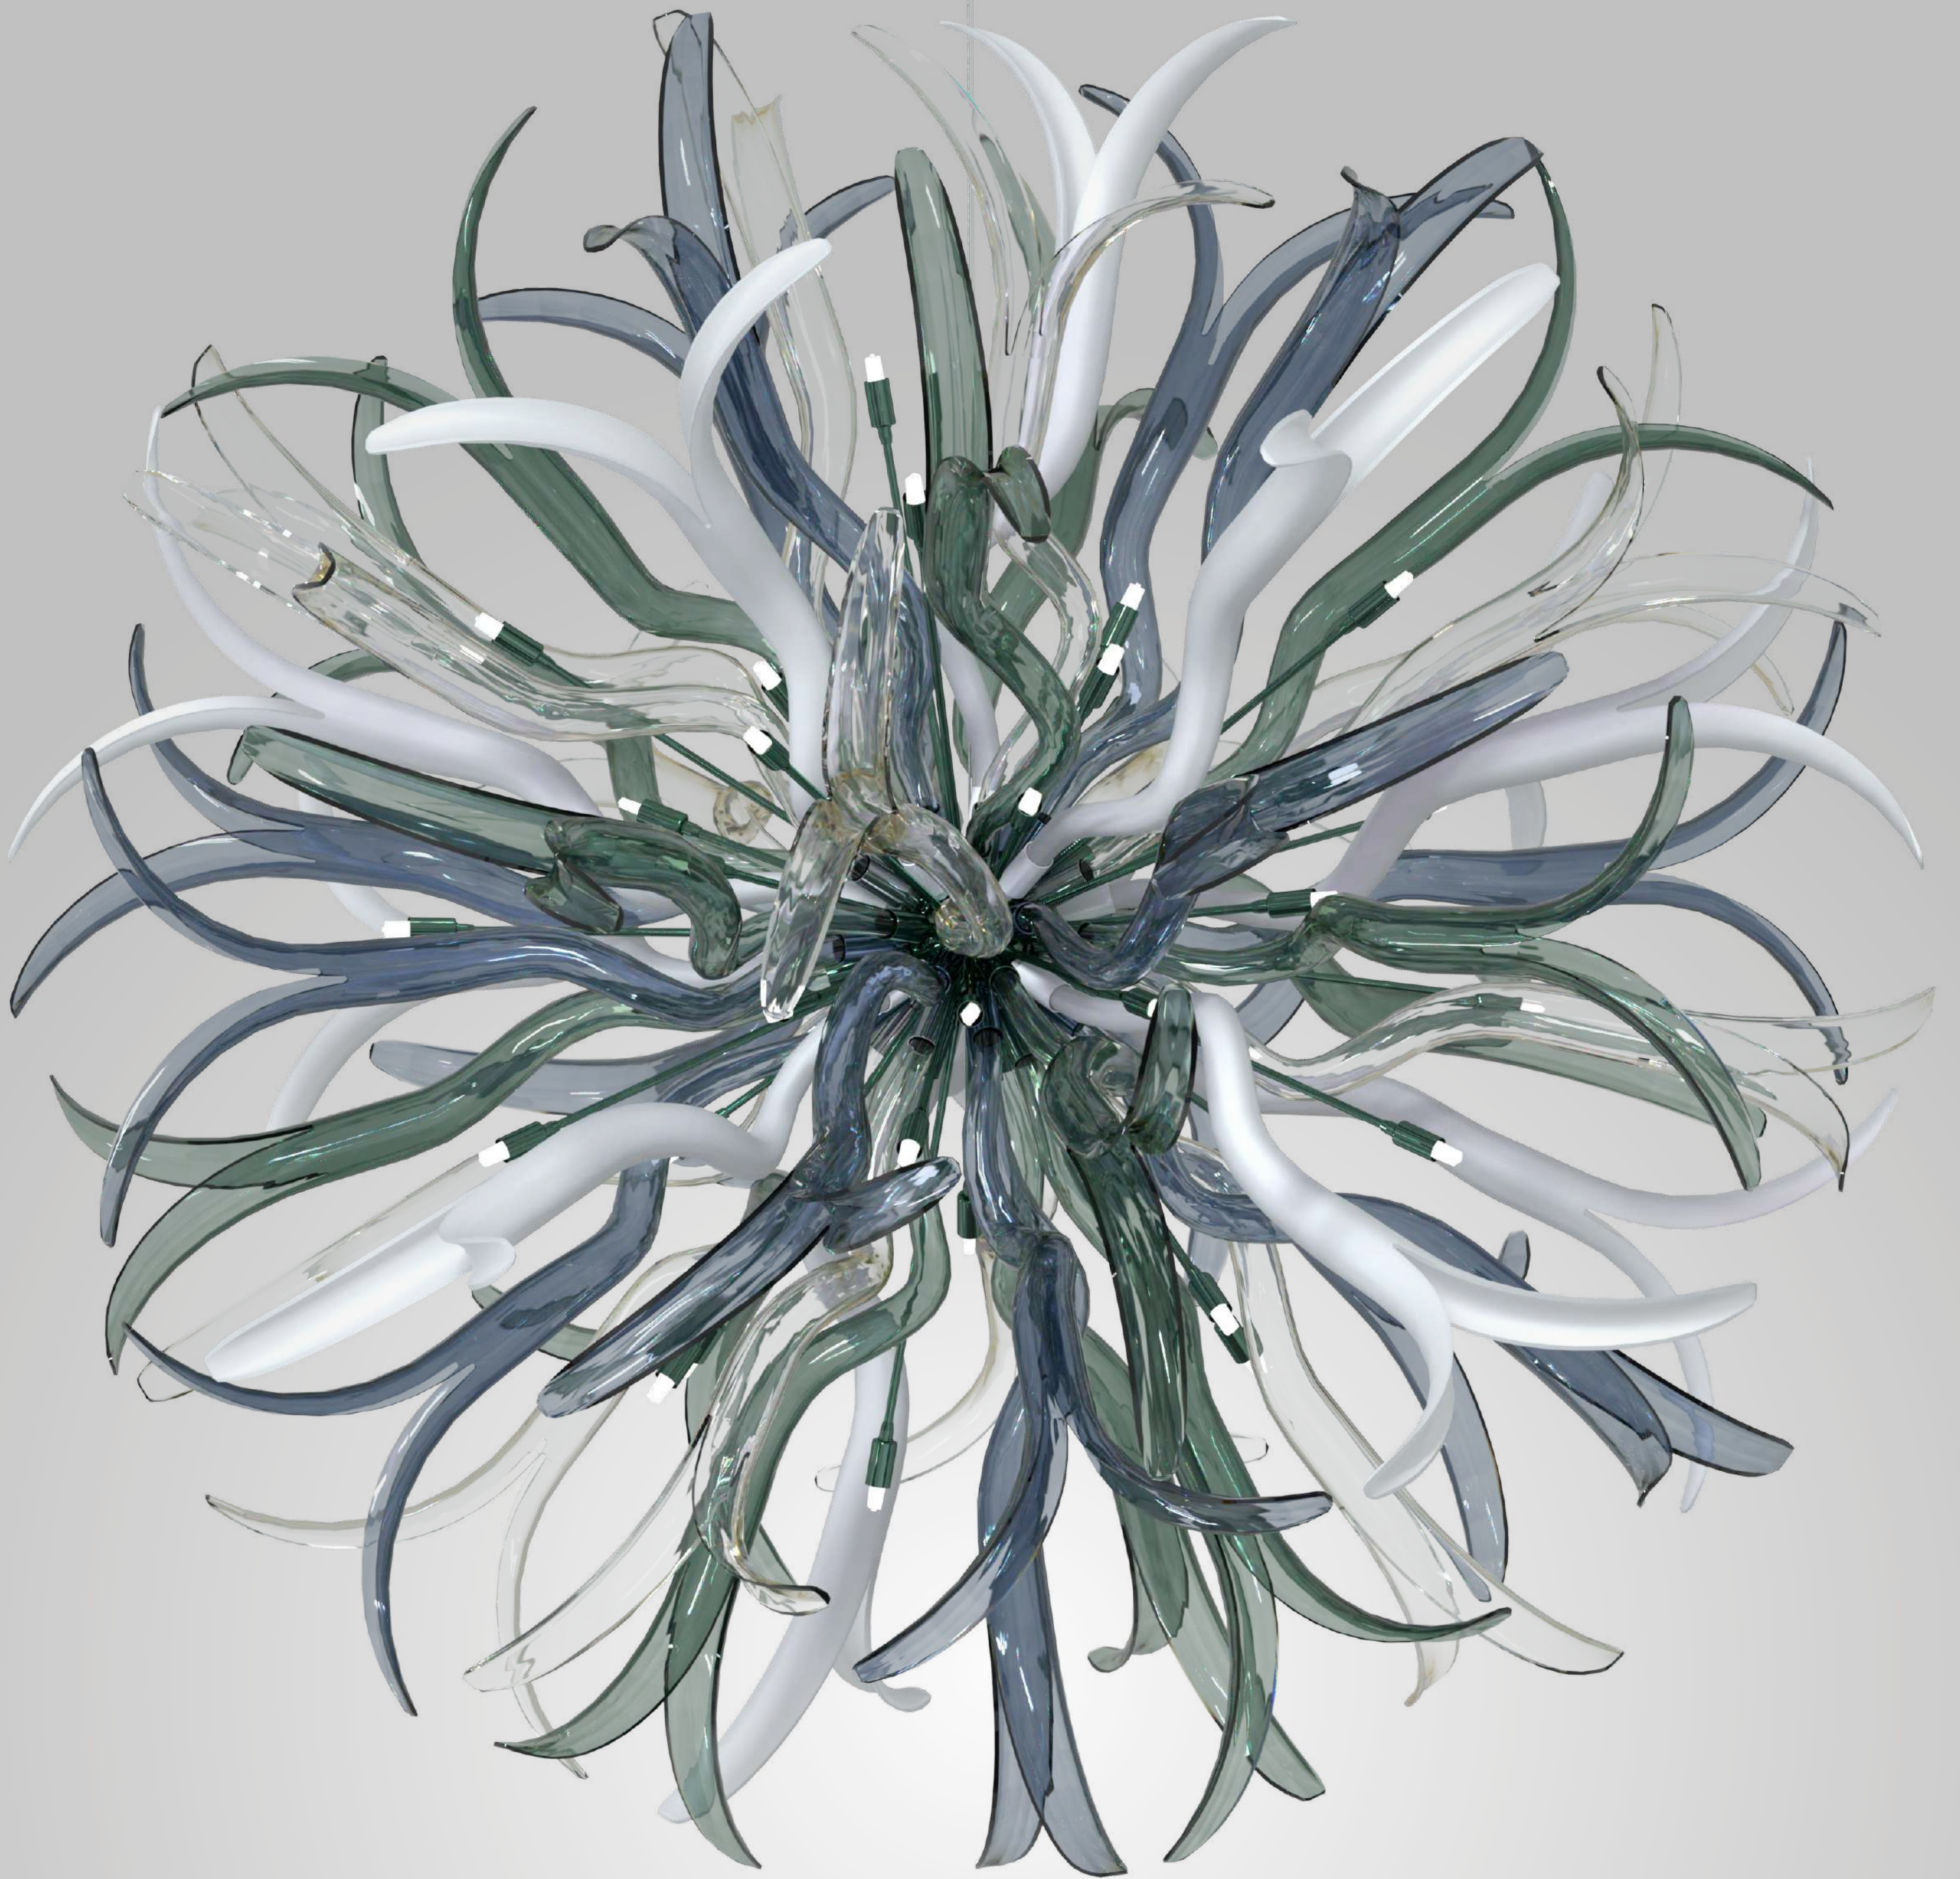

44 Lights -58 arms / H: 170 x D: 170 cm / Multicolor