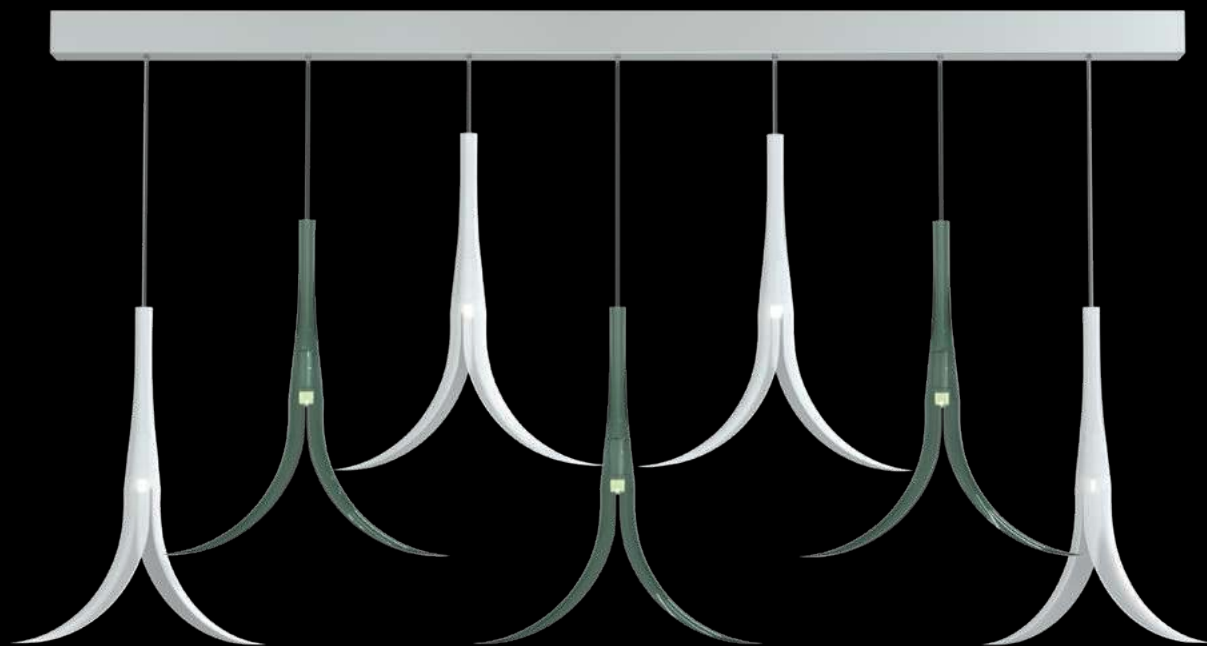

SANTA CLARA

NEW

Available in transparent and frosted colours only. * Painted Metal Base.

Reference	Description	G9	H x D x L cm
670684	Lamp	7	72 x 5 x 130