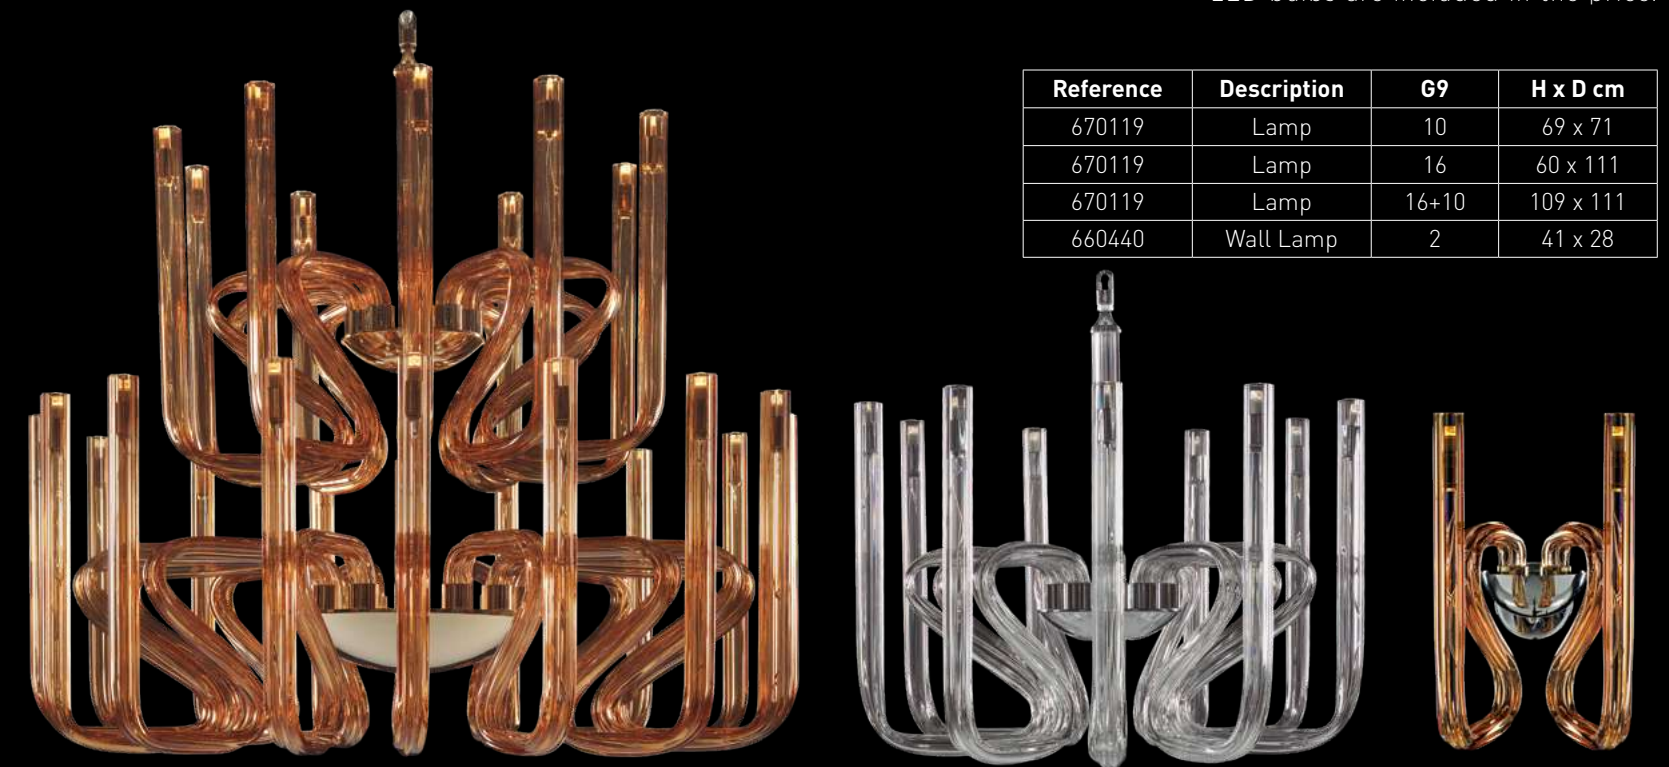

## CROSS

Available in clear, transparent colours and white frosted only. The use of LED bulb is a must. LED bulbs are included in the price.

Reference	Description	G9	H x D cm
670119	Lamp	10	69 x 71
670119	Lamp	16	60 x 111
670119	Lamp	16+10	109 x 111
660440	Wall Lamp	2	41 x 28