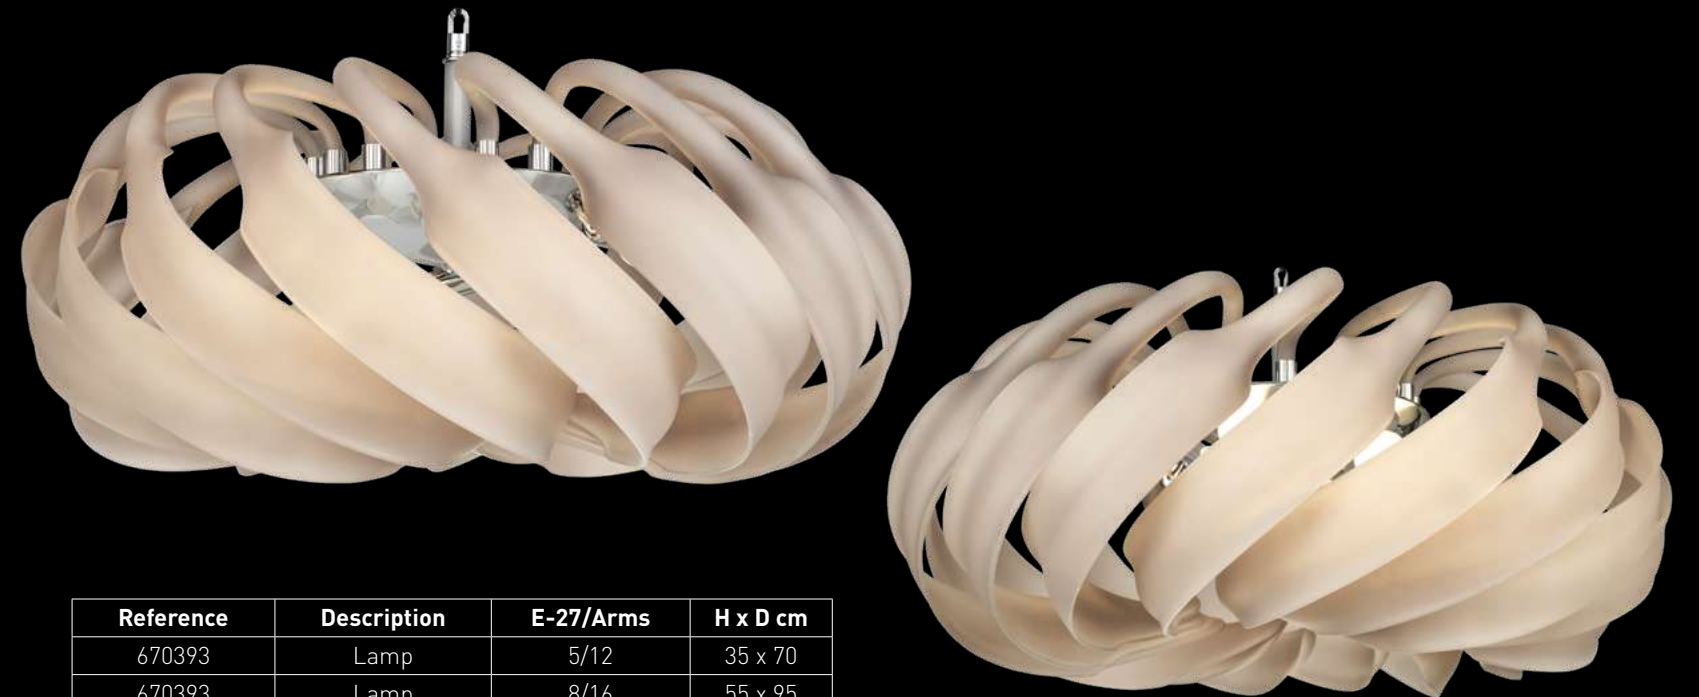

DONATELLA

NEW

Available in clear and all colours.

Reference	Description	E-27/Arms	H x D cm
670393	Lamp	5/12	35 x 70
670393	Lamp	8/16	55 x 95