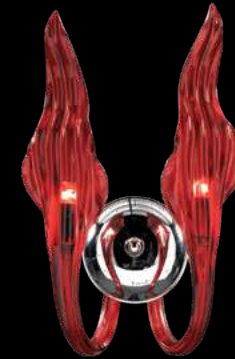

APOLO

Available in clear and all colours. The use of LED bulb is a must. LED bulbs are included in the price.

Reference	Description	G9/Arms	H x D x L cm
640174	Lamp	20 / 38	75 x 75
640174	Lamp	20 / 38	94 x 94
640174	Lamp	25 / 58	120 x 120
640174	Lamp	30 / 70	150 x 150
640174	Lamp	106 / 141	190 x 190
640447	Wall Lamp	2	48 x 35
660441	Wall Lamp	1	50 x 15
660451	Wall Lamp	12 / 16	45 x 25 x 45
660503	Table Lamp	1	44 x 15

SYMMETRY

Available in clear, transparent colours and white frosted only.

Reference	Description	GU10 & G9	H x D cm
670395	Lamp	12L / 12 Arms	65 x 92
670395	Lamp	20L / 12 Arms	86 x 92
670395	Lamp	46L / 26 Arms	103 x 145
670395	Lamp	60L / 40 Arms	120 x 166

ARABELLA

Available in clear, transparent colours and white frosted only. The use of LED bulb is a must. LED bulbs are included in the price.

Reference	Description	G9	H x D cm
640157	Lamp	5	65 x 40
640157	Lamp	6	65 x 40
640157	Lamp	8	65 x 40
640157	Lamp	6+6	65 x 61
640157	Lamp	8+8	70 x 70
640157	Lamp	16+8+8	75 x 100
640157	Lamp	16+8+8+8	85 x 112
640157	Lamp	94	150 x 175
640157	Lamp	119	170 x 175
640439	wall Lamp	1	35 x 10
640439	wall Lamp	2	35 x 20
640439	wall Lamp	3	35 x 30
640528	Table Lamp	1	45 x 15
640528	Table Lamp	2	45 x 20
640532	Table Lamp	6	70 x 25
640533	Floor Lamp	8	165 x 30