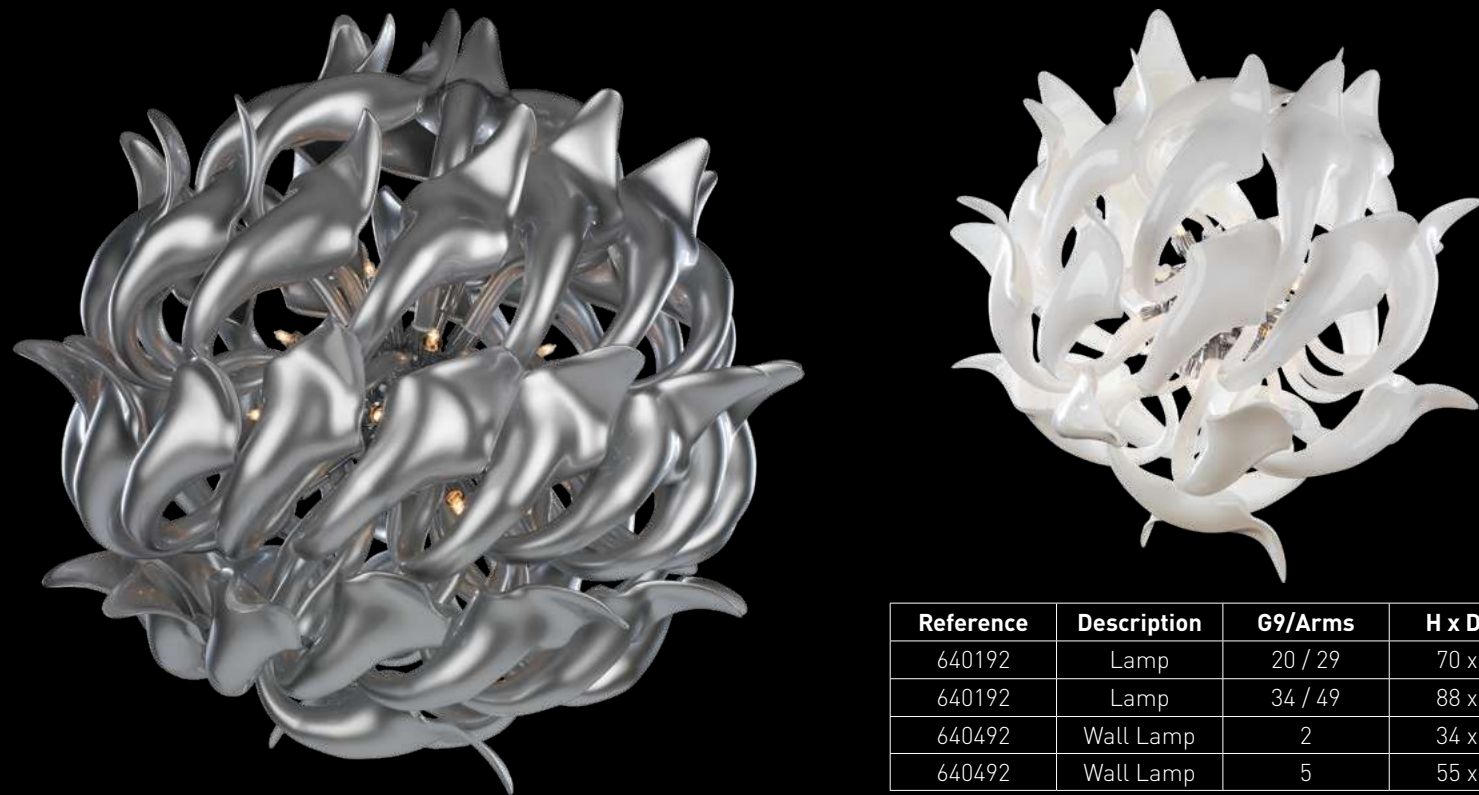

Reference	Description	G9/Arms	H x D cm
640192	Lamp	20 / 29	70 x 70
640192	Lamp	34 / 49	88 x 80
640492	Wall Lamp	2	34 x 30
640492	Wall Lamp	5	55 x 60

DENIS FLUSH

Available in clear and all colours. The use of LED bulb is a must. LED bulbs are included in the price.