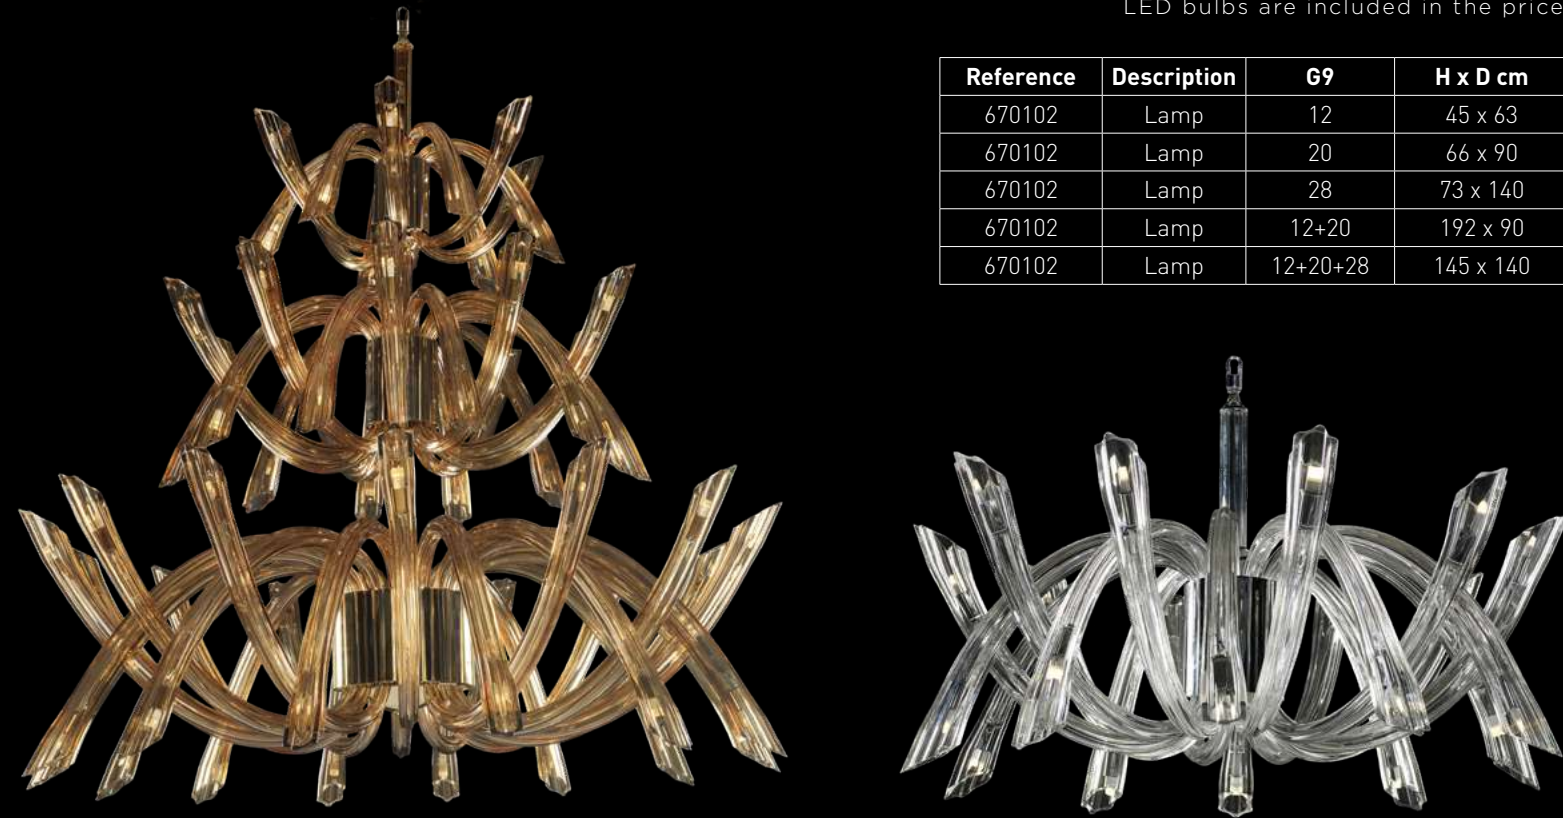

SAMURAI

Available in clear, transparent colours and white frosted only. The use of LED bulb is a must. LED bulbs are included in the price.