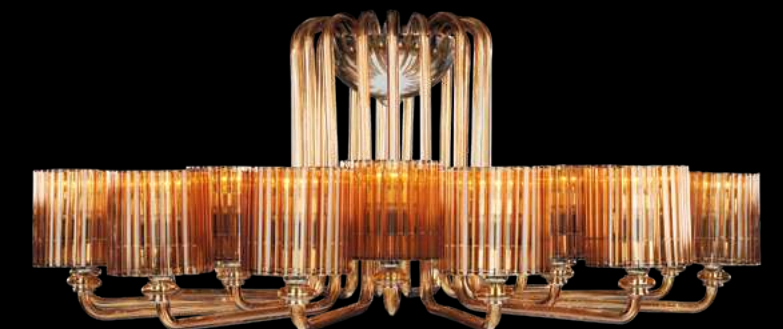

SAMURAI

Available in clear, transparent colours and white frosted only. The use of LED bulb is a must. LED bulbs are included in the price.

Reference	Description	G9	H x D cm
670102	Lamp	12	45 x 63
670102	Lamp	20	66 x 90
670102	Lamp	28	73 x 140
670102	Lamp	12+20	192 x 90
670102	Lamp	12+20+28	145 x 140

CROSS

Available in clear, transparent colours and white frosted only. The use of LED bulb is a must. LED bulbs are included in the price.

Reference	Description	G9	H x D cm
670119	Lamp	10	69 x 71
670119	Lamp	16	60 x 111
670119	Lamp	16+10	109 x 111
660440	Wall Lamp	2	41 x 28

BAUDIN

NEW

Available in clear and all colours.

Reference	Description	LIGHTS	H x D cm
670664	Ceiling L.	4L E27	77 x 107
670664	Whit Tower	11L (3G9/4E14/4E27)	135 x 107

DOMÉNICA

Available in clear, transparent colours and white frosted only. * Crystal Shades are included in the price.

Reference	Description	E-14	H x D cm
660160	Lamp	3	40 x 50
660160	Lamp	4	40 x 50
660160	Lamp	5	40 x 50
660160	Lamp	6	40 x 57
660160	Lamp	8	40 x 71
660160	Lamp	10	40 x 95
660160	Lamp	12	40 x 95
660160	Lamp	10+5	40 x 95
660160	Lamp	12+6	40 x 95
660160	Lamp	16	40 x 150
660160	Lamp	24	40 x 155
660160	Lamp	24+12+6	42 x 166
660432	Wall Lamp	2	40 x 36