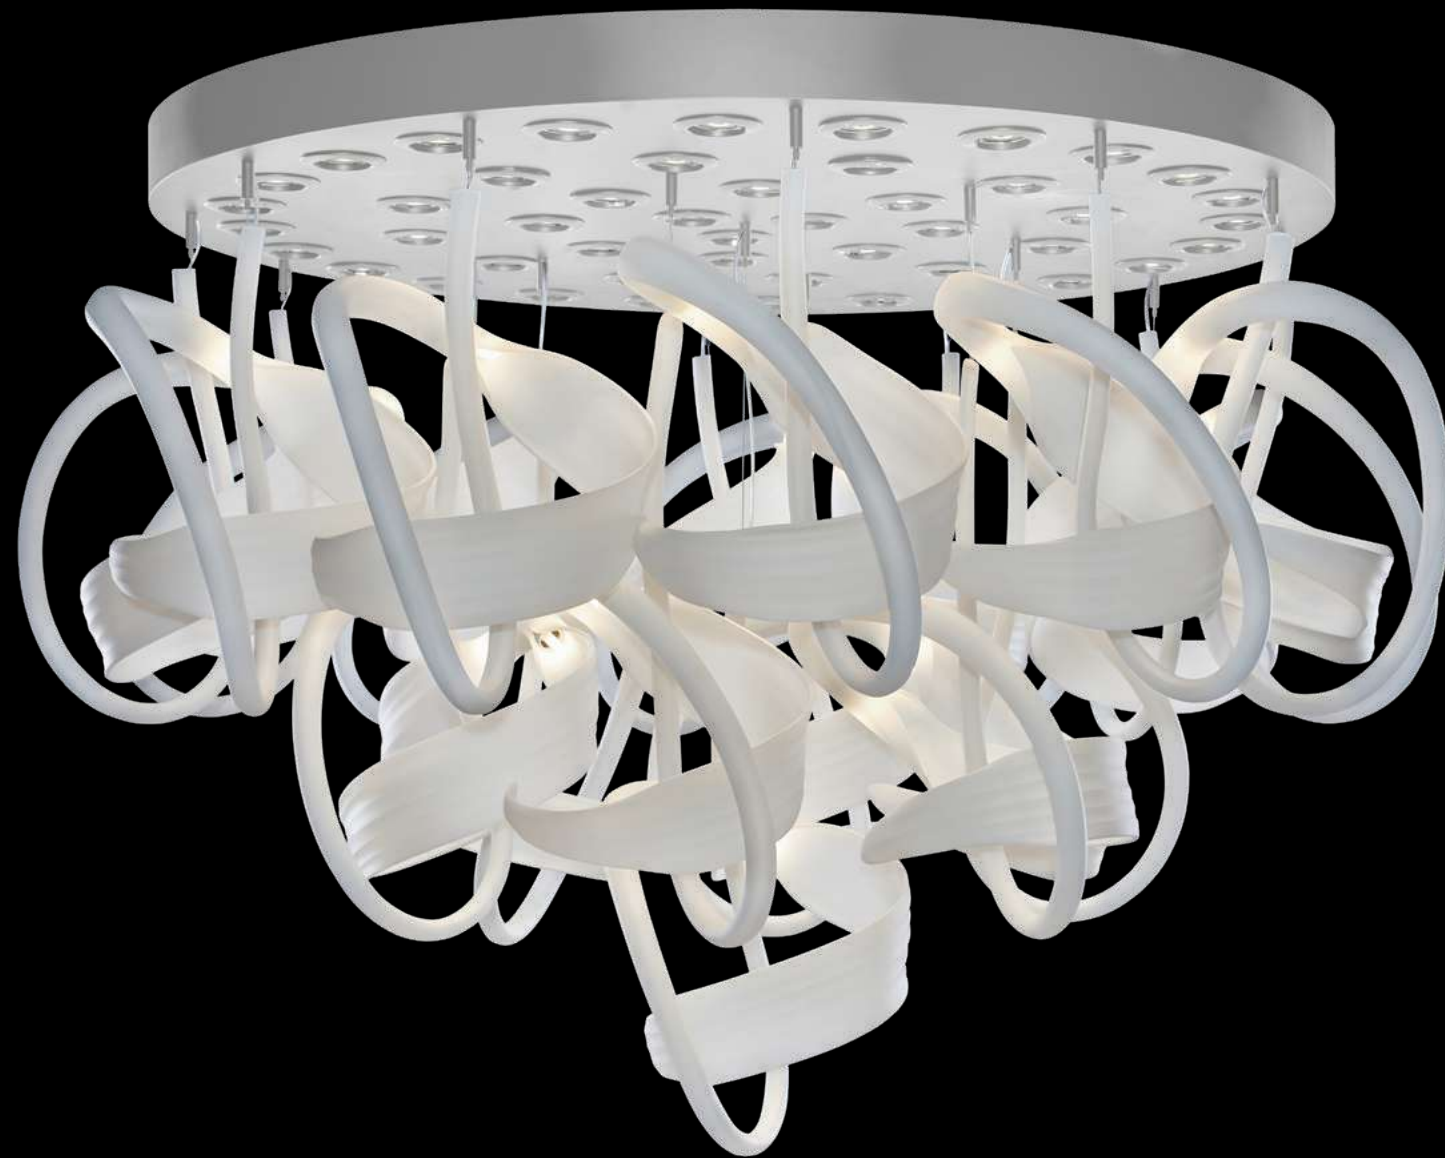

NICOLETTA

NEW

Available in transparent colours and white frosted only.
* Painted Metal Base.

Reference	Description	GU10 / G9	H x D cm
670358	Lamp	30/19	102 x 148

OASIS

NEW

Available in clear, transparent colours and white frosted only.

Reference	Description	G9/GU10	H x D cm
670655	Lamp	166 ARMS	210 x 330