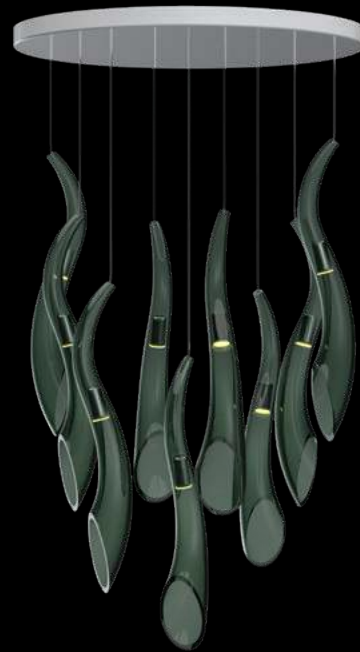

TINIAN

NEW

Available in transparent colours and white frosted only.
* Painted Metal Base.

Reference	Description	GU10	H x D cm
670636	Lamp	1	70 x 10