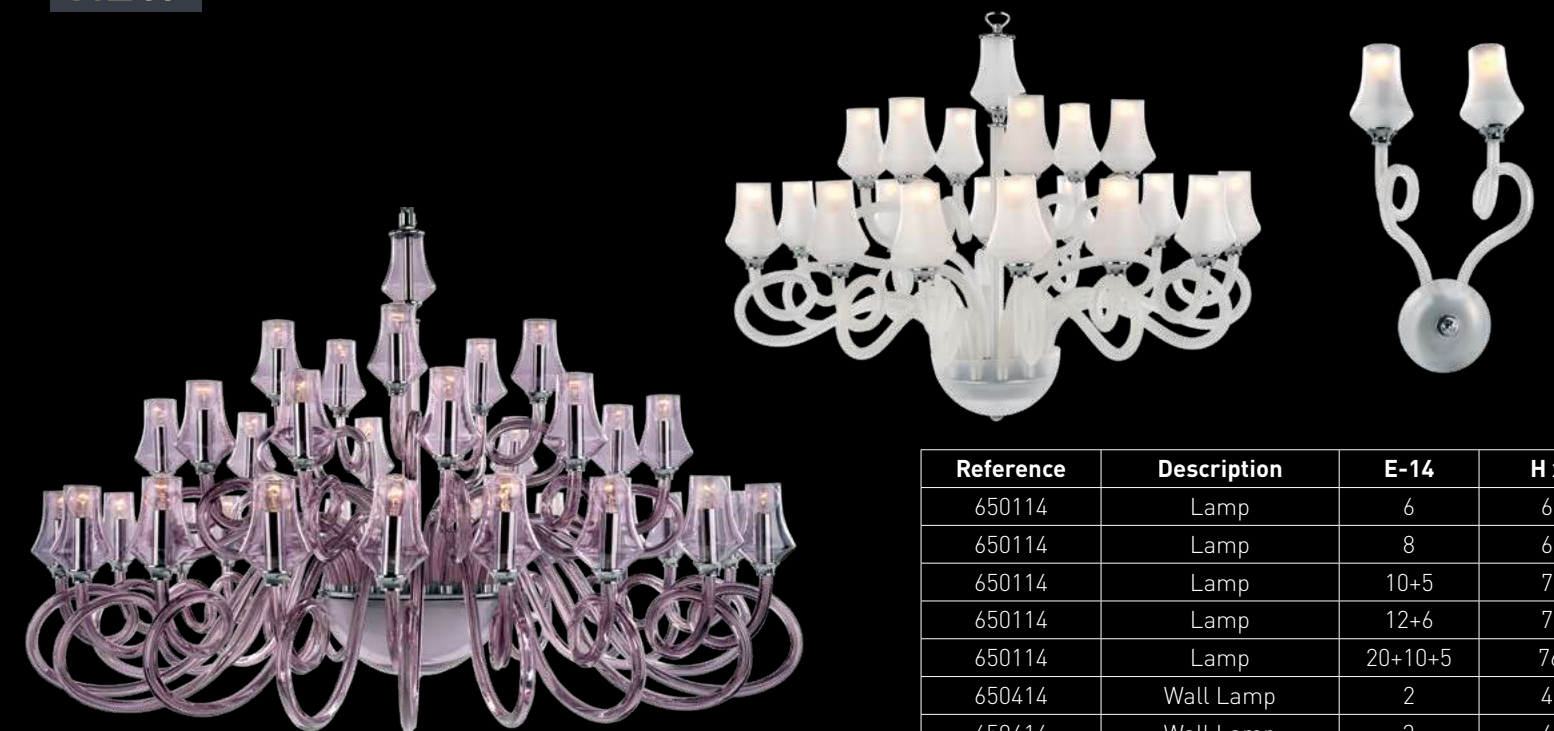

CÓRCEGA

NEW

Available in clear, transparent colours and white frosted only.

Reference	Description	E-14	H x D cm
650114	Lamp	6	62 x 48
650114	Lamp	8	62 x 50
650114	Lamp	10+5	70 x 76
650114	Lamp	12+6	70 x 76
650114	Lamp	20+10+5	76 x 114
650414	Wall Lamp	2	46 x 23
650414	Wall Lamp	3	46 x 23
650414	Floor Lamp	6+1	169 x 47