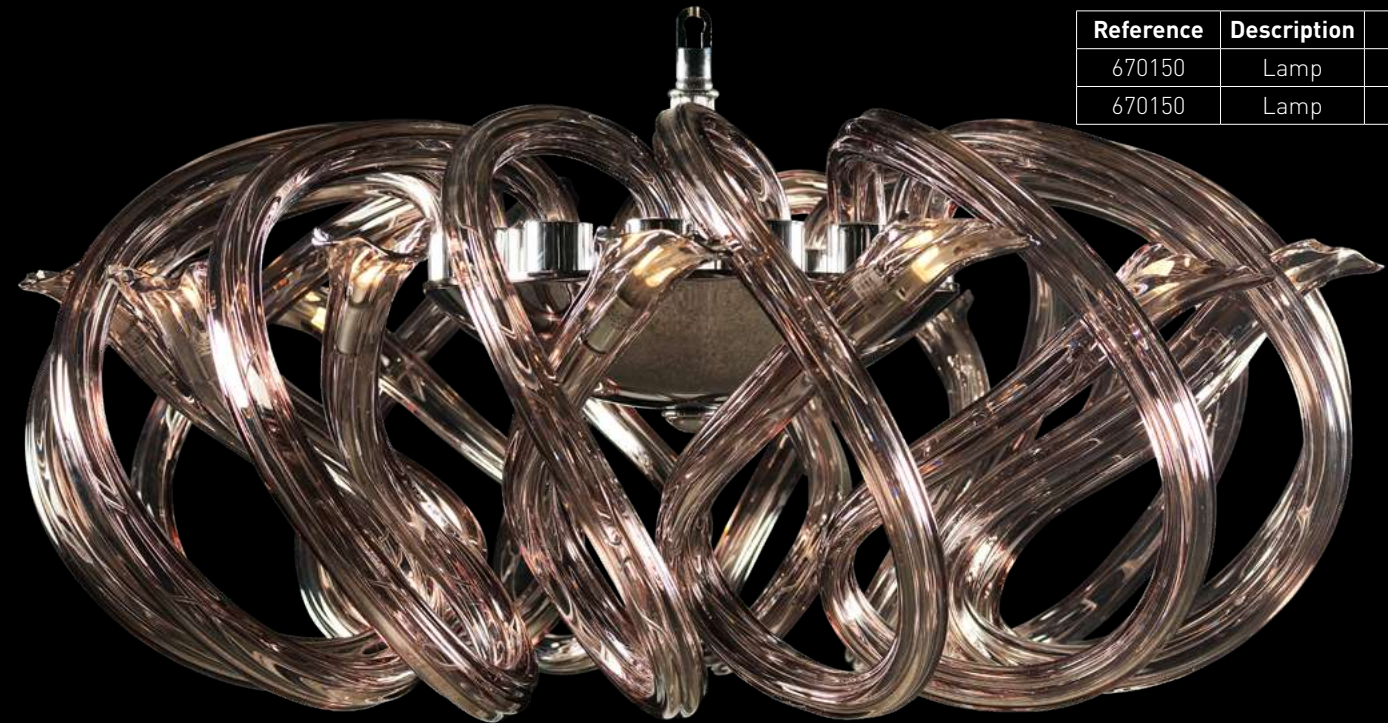

Reference	Description	G9	H x D cm
670150	Lamp	10	45 x 70
670150	Lamp	14	45 x 110

HERACLES

Available in clear, transparent colours and white frosted only.
*Crystal Shades are included in the price.