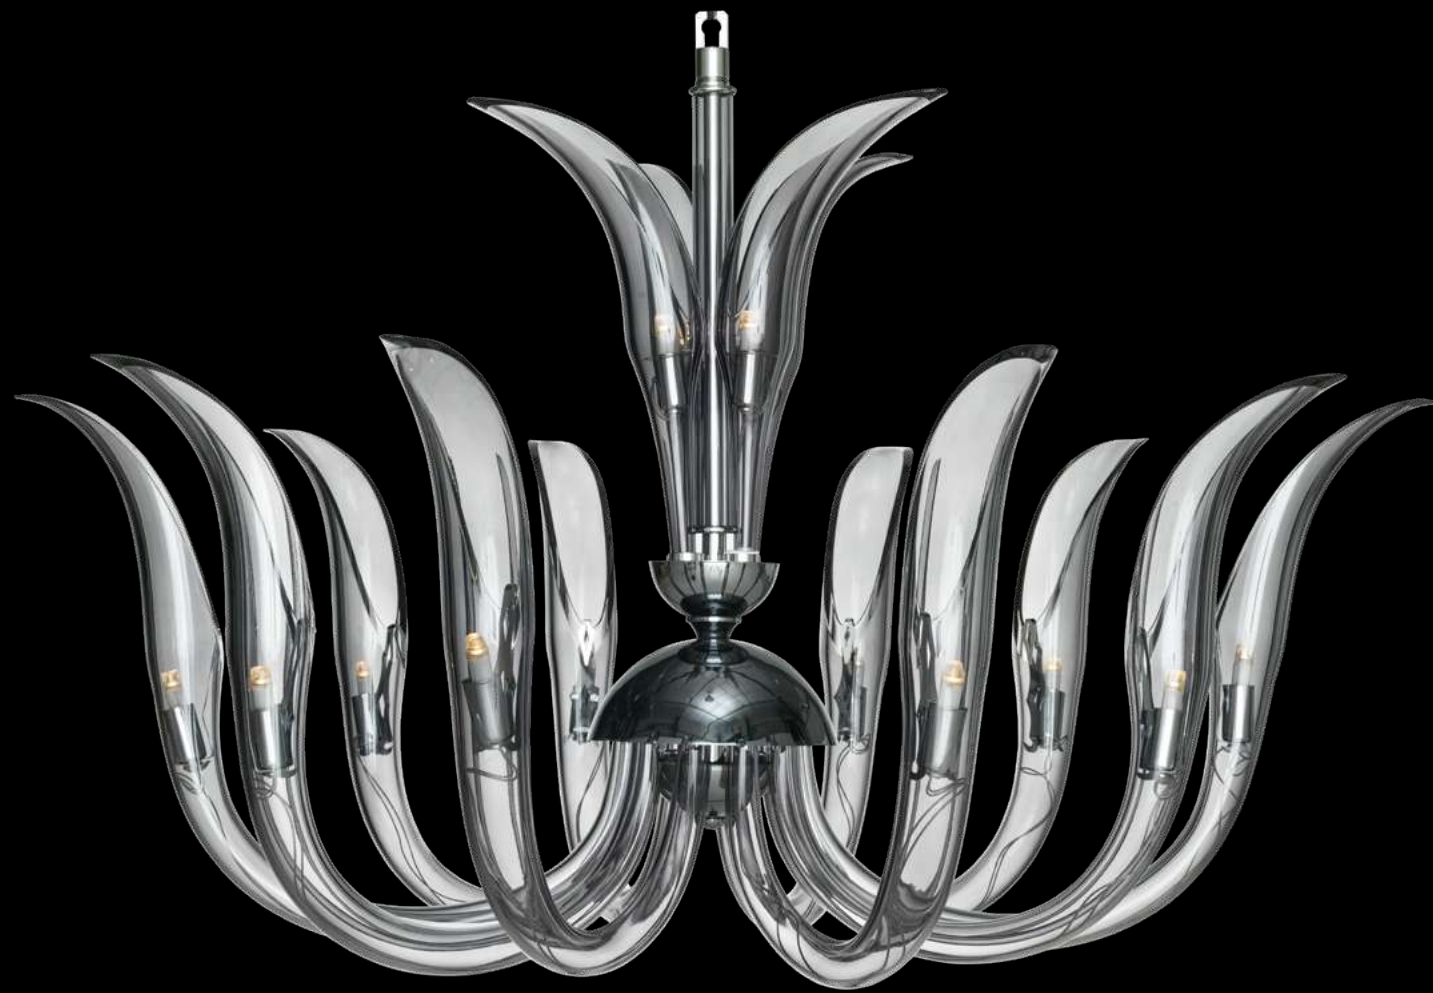

ALABAMA

NEW

Available in clear, transparent colours and white frosted only.
The use of LED bulb is a must.

Reference	Description	G9	H x D x L cm
670342	Lamp	10+4	70 x 102
670342	Lamp	10+5+5+3	75 x 110
670424	Wall Lamp	1	32 x 12 x 29
670424	Wall Lamp	2	37 x 28 x 25

ALDANA

NEW

Available in transparent and frosted colours only.
* Painted Metal Base.

Reference	Description	GU10/G9	H x D cm
670656	Lamp	17/27	242 x 76