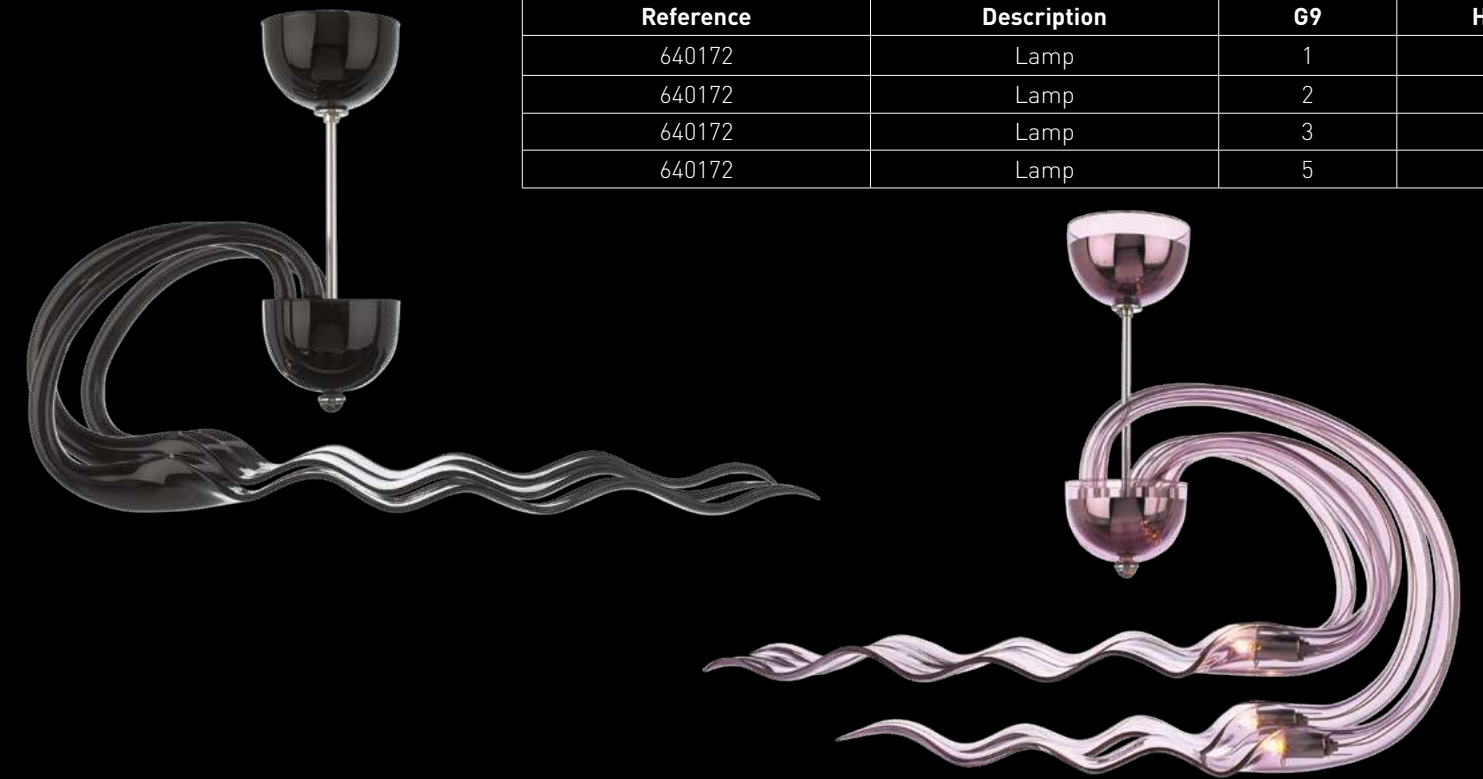

## ALINEA

NEW

Available in transparent and frosted colours only. \* Painted Metal Base.

Reference	Description	G9	H x D cm
670635	Lamp	12	175 x 50
670635	Lamp	24	200 x 76

## PENÉLOPE

Available in transparent colours and white frosted only. The use of LED bulb is a must. LED bulbs are included in the price.

Reference	Description	G9	H x D cm
640172	Lamp	1	40 x 65
640172	Lamp	2	40 x 65
640172	Lamp	3	40 x 65
640172	Lamp	5	65 x 65