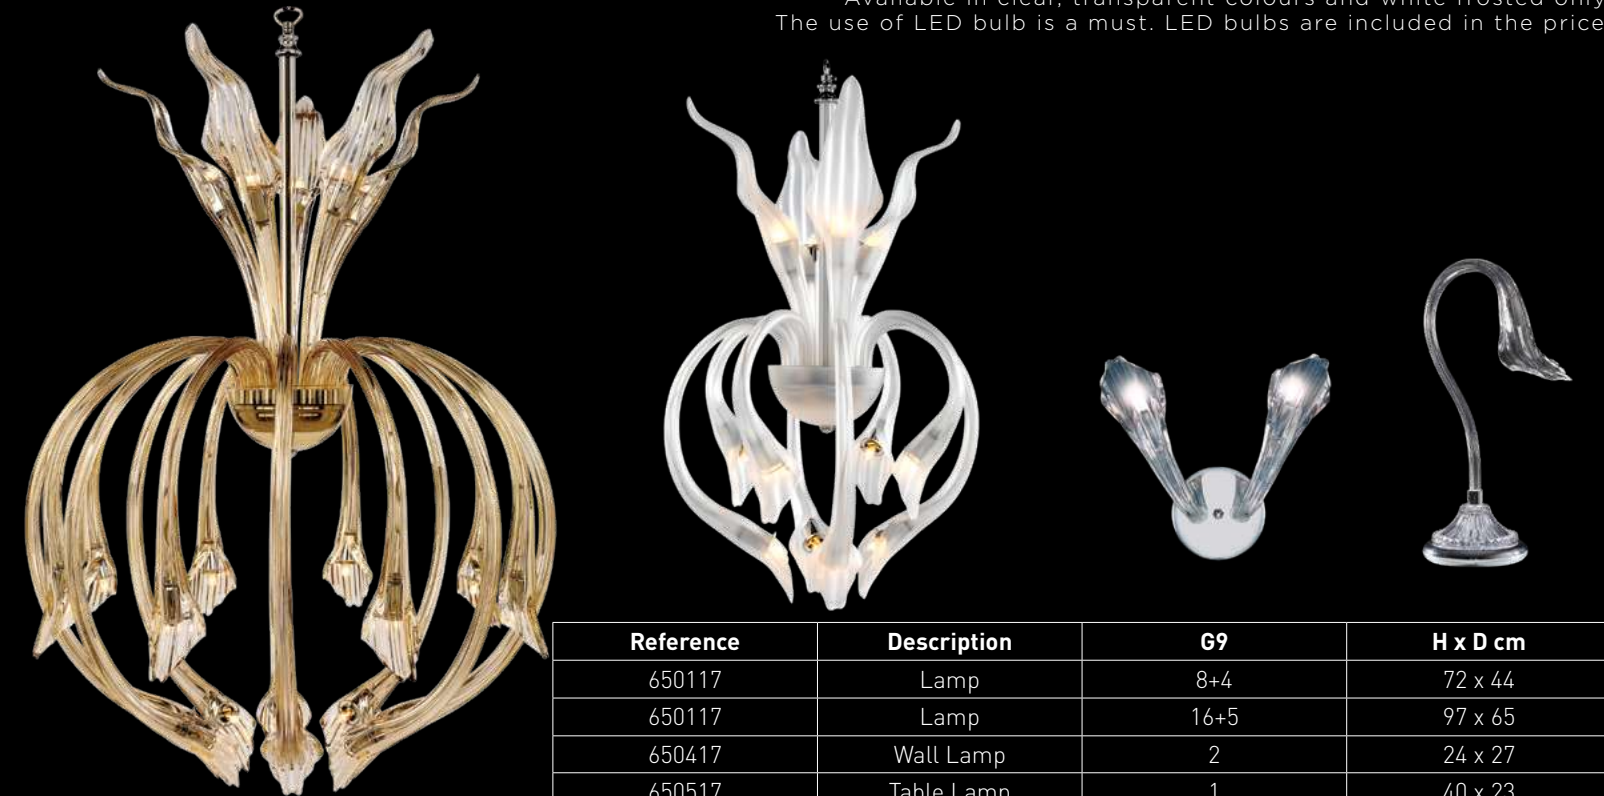

Reference	Description	E-14/Arms	H x D cm
670305	Lamp	10+5	68 x 90
670305	Lamp	35/16+10	75 x 130
670305	Lamp	40/16+10+5	95 x 130

# ALEXANDRÍA

Available in Clear only.

Reference	Description	E14	H x D cm
630125	Lamp	5	50 x 45
630125	Lamp	6	50 x 55
630125	Lamp	8	50 x 55
630125	Lamp	10	50 x 78
630125	Lamp	10+5	69 x 78
630125	Lamp	16+8+4	73 x 105
630462	Wall Lamp	2	35 x 25

# BORNEO

Available in clear, transparent colours and white frosted only. The use of LED bulb is a must. LED bulbs are included in the price.

Reference	Description	G9	H x D cm
650117	Lamp	8+4	72 x 44
650117	Lamp	16+5	97 x 65
650417	Wall Lamp	2	24 x 27
650517	Table Lamp	1	40 x 23