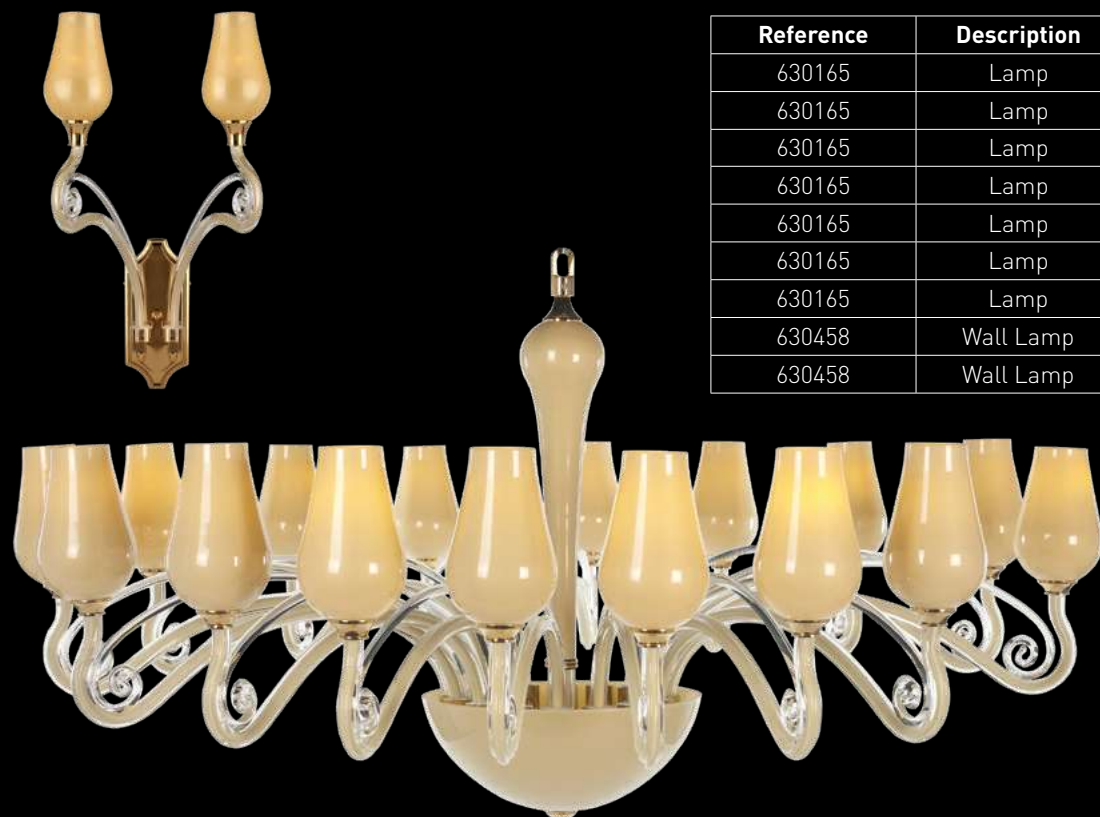

CELINE

Available in transparent colours only.

Reference	Description	E-14	H x D cm
630165	Lamp	5	50 x 62
630165	Lamp	6	52 x 72
630165	Lamp	8	52 x 72
630165	Lamp	10	52 x 75
630165	Lamp	16	65 x 110
630165	Lamp	10+5	70 x 100
630165	Lamp	16+8+4	80 x 110
630458	Wall Lamp	1	55x24
630458	Wall Lamp	2	-