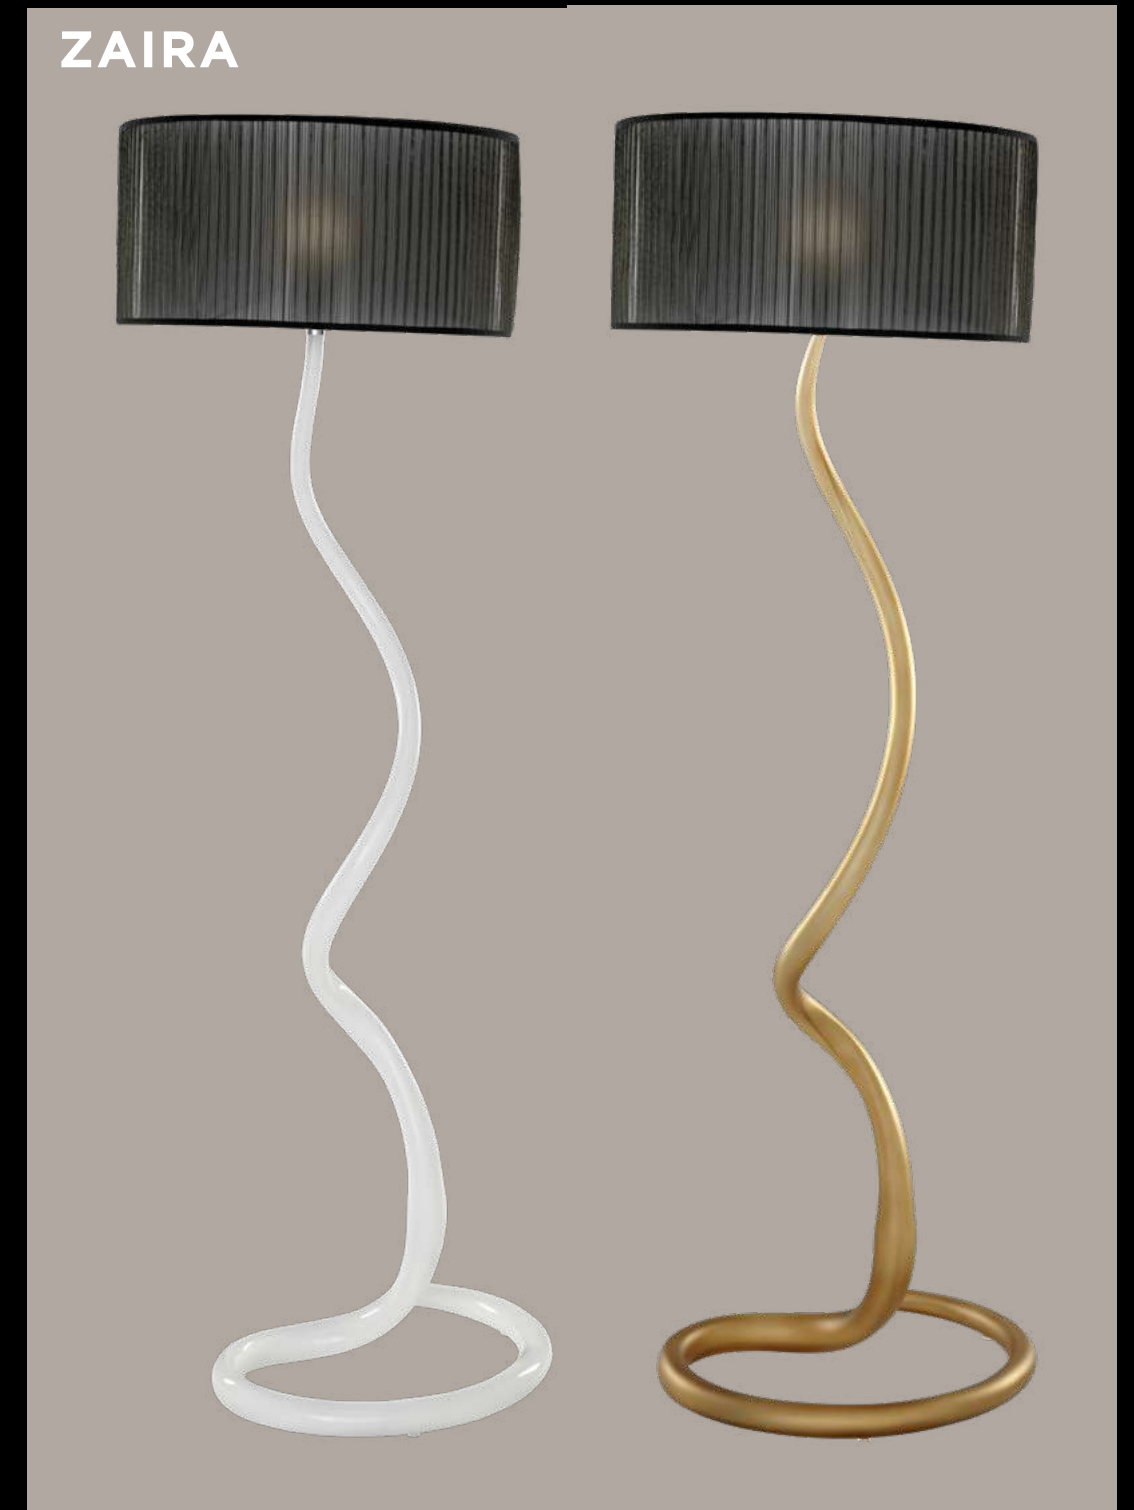

ZAIRA

Reference	E27/Crystals	H x D cm
680515	1/1	168 x 50

Available in White / Frosted Honey (with fabric shade).