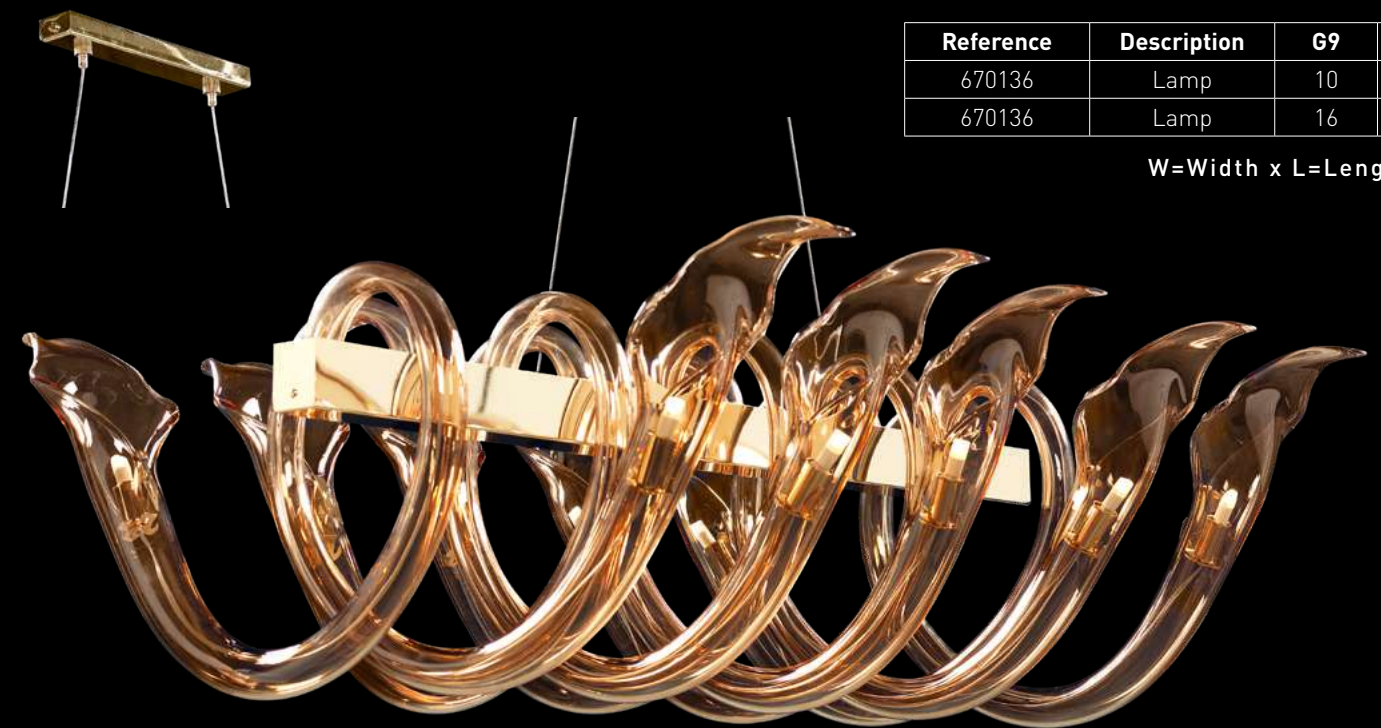

Reference	Description	G9	W x L x H cm
670136	Lamp	10	90 x 100 x 36
670136	Lamp	16	90 x 165 x 36

W=Width x L=Length x H=Height

CORE

Available in clear, transparent colours and white frosted only. The use of LED bulb is a must. LED bulbs are included in the price.