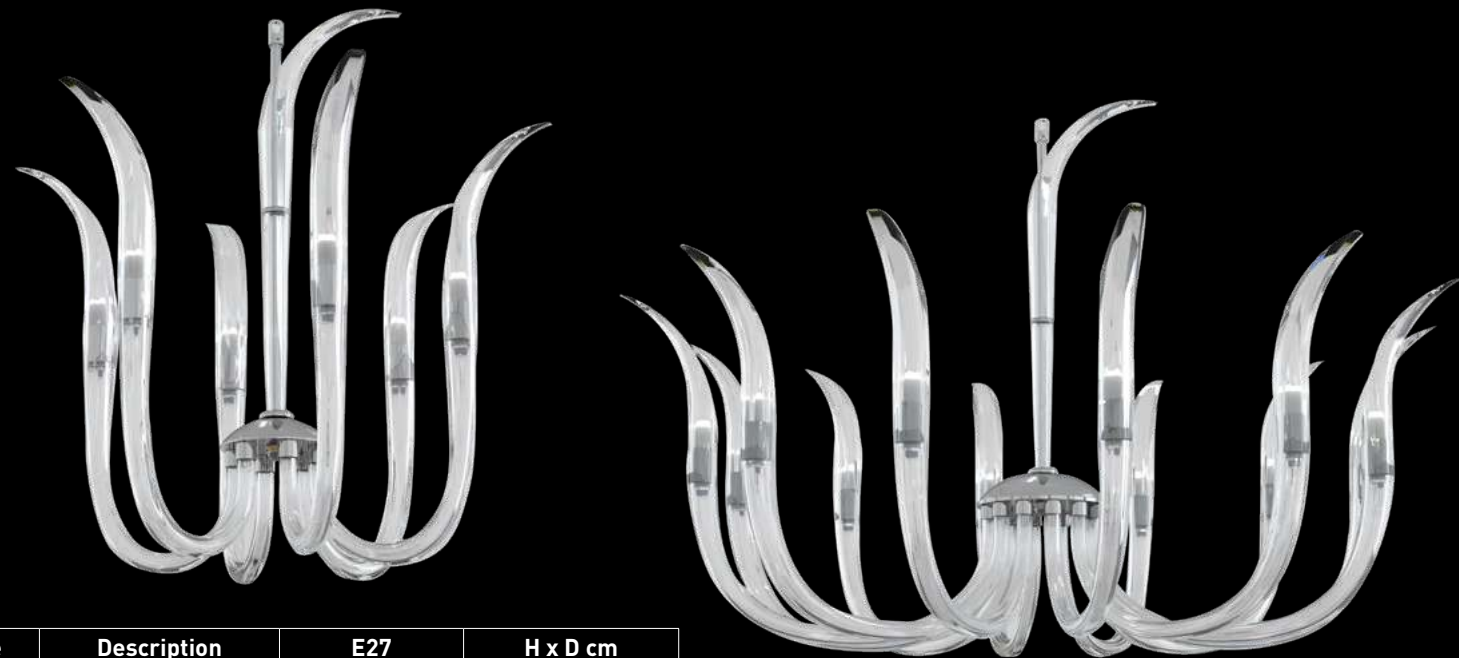

KAPPA

NEW

Available in White-Frosted, White&Gold, Black-Frosted&Gold and all transparent colours.

Reference	Description	E27	H x D x L cm
670316	Lamp	3 E14	40 x 62
670316	Lamp	4 E14	46 x 53
670316	Lamp	4 E14	46 x 76
670316	Lamp	3L OVAL	46 x 50 x 110
670316	Lamp	5L OVAL	40 x 50 x 150

KENEDY

NEW

Available in clear, transparent colours and white frosted only.

Reference	Description	E27	H x D cm
670646	Lamp	6L	62 x 64
670646	Lamp	12L	70 x 104
670646	Lamp	14 OVAL	35 x 90 x 108

KAIDA

NEW

Available in clear and all colours except opaque.

Reference	Description	E14	H x D cm
670376	Lamp	6	40 x 80
670376	Lamp	8	40 x 80