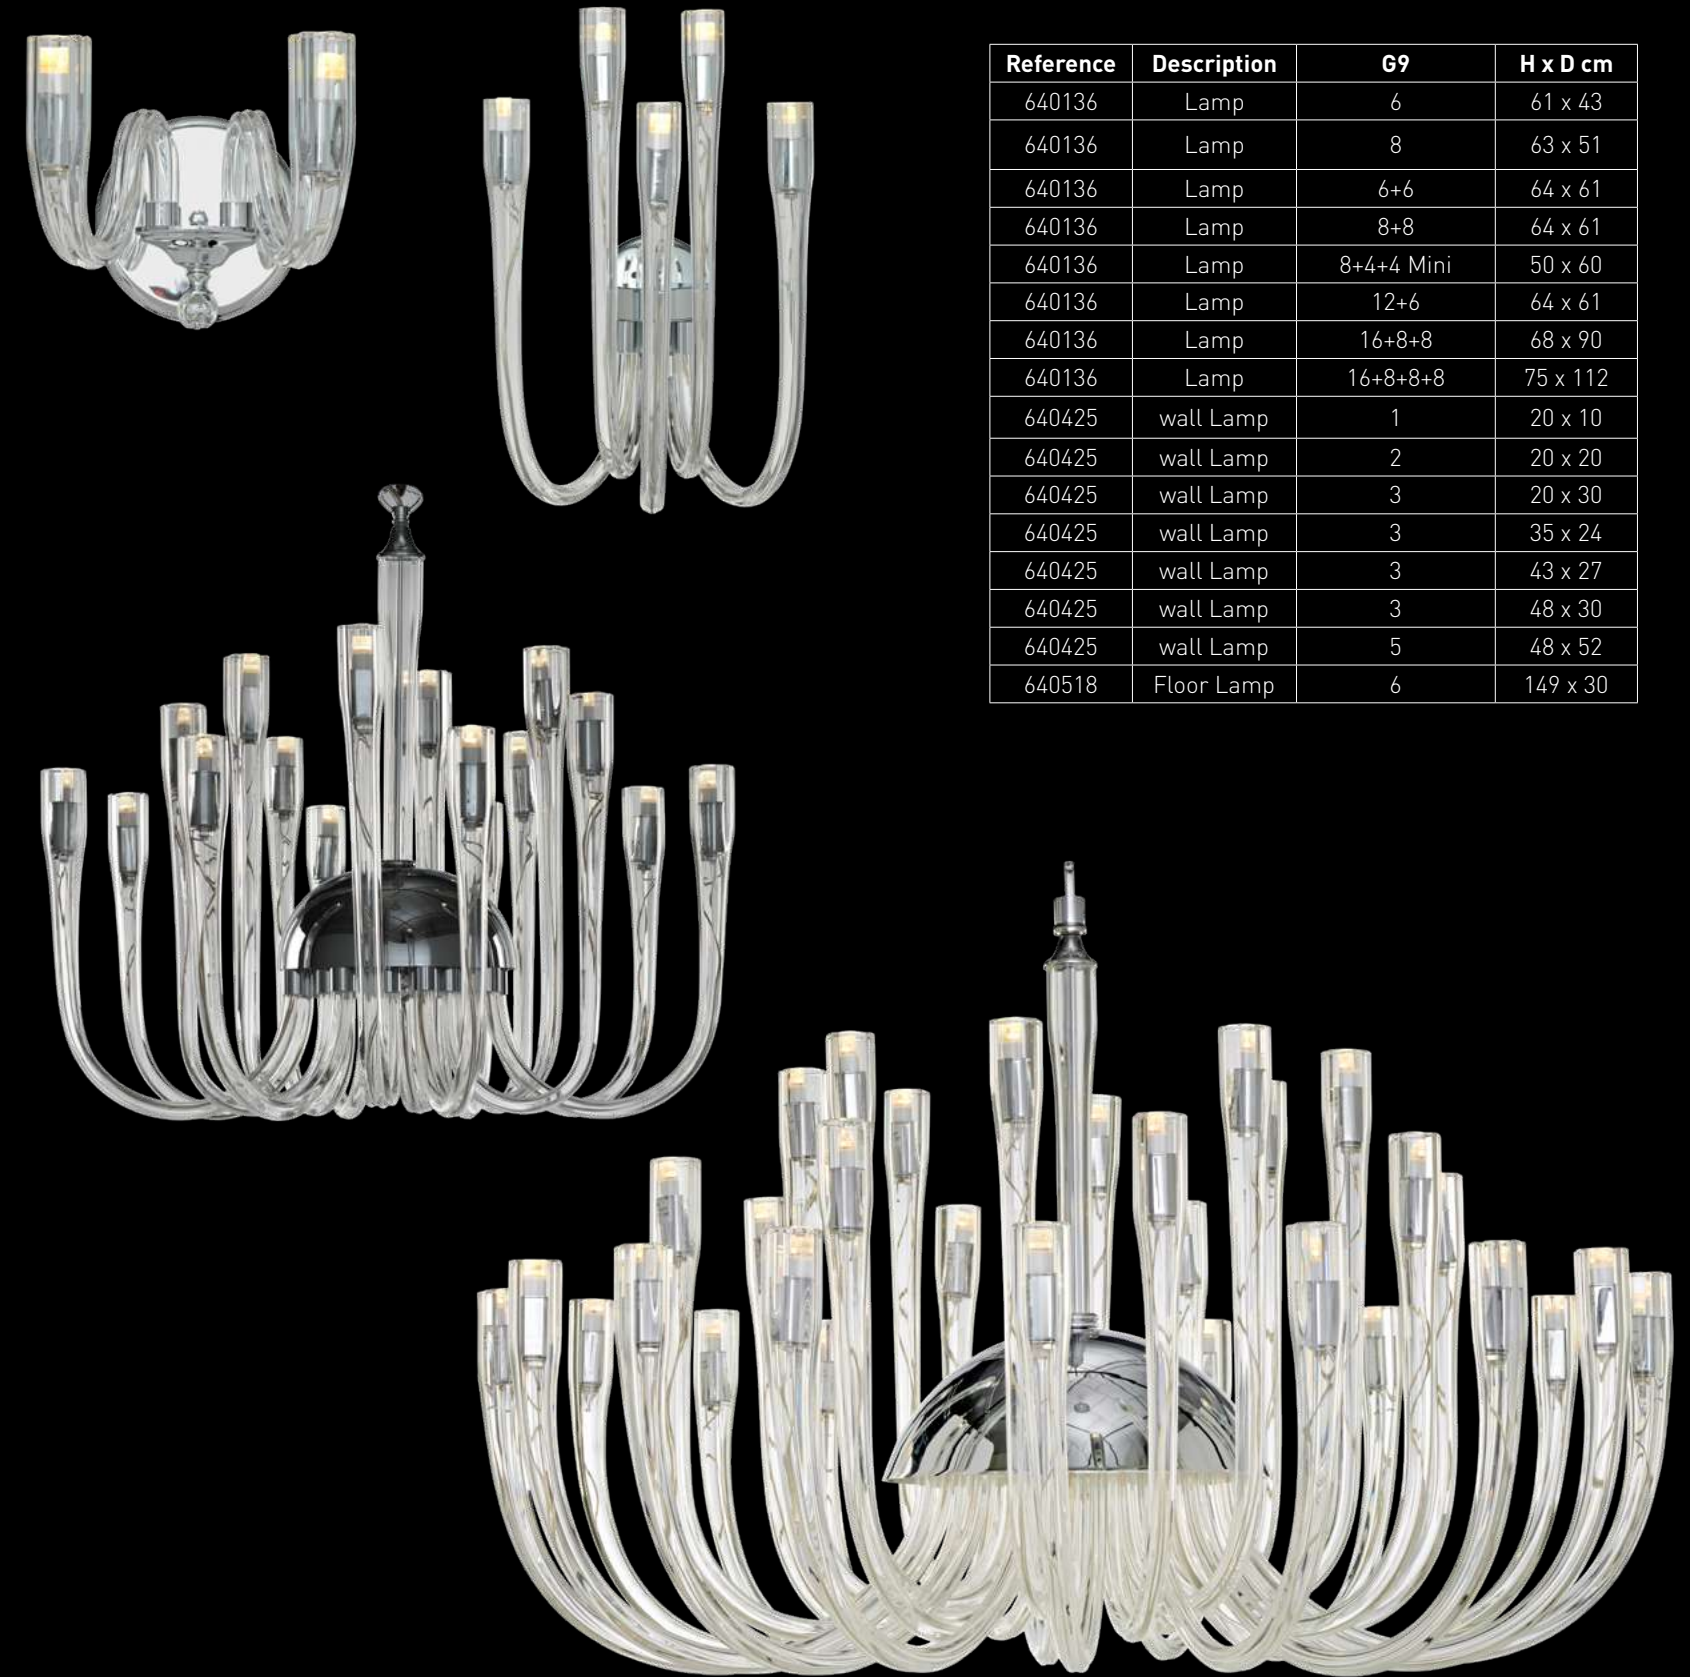

## ARABELLA

Available in clear, transparent colours and white frosted only. The use of LED bulb is a must. LED bulbs are included in the price.

Reference	Description	G9	H x D cm
640157	Lamp	5	65 x 40
640157	Lamp	6	65 x 40
640157	Lamp	8	65 x 40
640157	Lamp	6+6	65 x 61
640157	Lamp	8+8	70 x 70
640157	Lamp	16+8+8	75 x 100
640157	Lamp	16+8+8+8	85 x 112
640157	Lamp	94	150 x 175
640157	Lamp	119	170 x 175
640439	wall Lamp	1	35 x 10
640439	wall Lamp	2	35 x 20
640439	wall Lamp	3	35 x 30
640528	Table Lamp	1	45 x 15
640528	Table Lamp	2	45 x 20
640532	Table Lamp	6	70 x 25
640533	Floor Lamp	8	165 x 30

# FLAME

Available in clear, transparent colours and white frosted only. The use of LED bulb is a must. LED bulbs are included in the price.

Reference	Description	G9	H x D cm
640164	Lamp	6	70 x 30
640164	Lamp	10	75 x 40
640164	Lamp	16	75 x 55
640164	Lamp	10+6	105 x 40
640164	Lamp	16+10+6	160 x 60
640164	Lamp	24+16+10+6	195 x 90
640164	Lamp	30+24+16+10+6	230 x 100
640164	Lamp	126	300 x 120
640164	Lamp	162	340 x 135
640164	Lamp	211	420 x 150
640404	Wall lamp	8	105 x 35
640532	Stand lamp	6	70 x 25
640533	Floor lamp	8	165 x 30

# BERNA

Available in clear, transparent colours and white frosted only. The use of LED bulb is a must. LED bulbs are included in the price.

Reference	Description	G9	H x D cm
640136	Lamp	6	61 x 43
640136	Lamp	8	63 x 51
640136	Lamp	6+6	64 x 61
640136	Lamp	8+8	64 x 61
640136	Lamp	8+4+4 Mini	50 x 60
640136	Lamp	12+6	64 x 61
640136	Lamp	16+8+8	68 x 90
640136	Lamp	16+8+8+8	75 x 112
640425	wall Lamp	1	20 x 10
640425	wall Lamp	2	20 x 20
640425	wall Lamp	3	20 x 30
640425	wall Lamp	3	35 x 24
640425	wall Lamp	3	43 x 27
640425	wall Lamp	3	48 x 30
640425	wall Lamp	5	48 x 52
640518	Floor Lamp	6	149 x 30