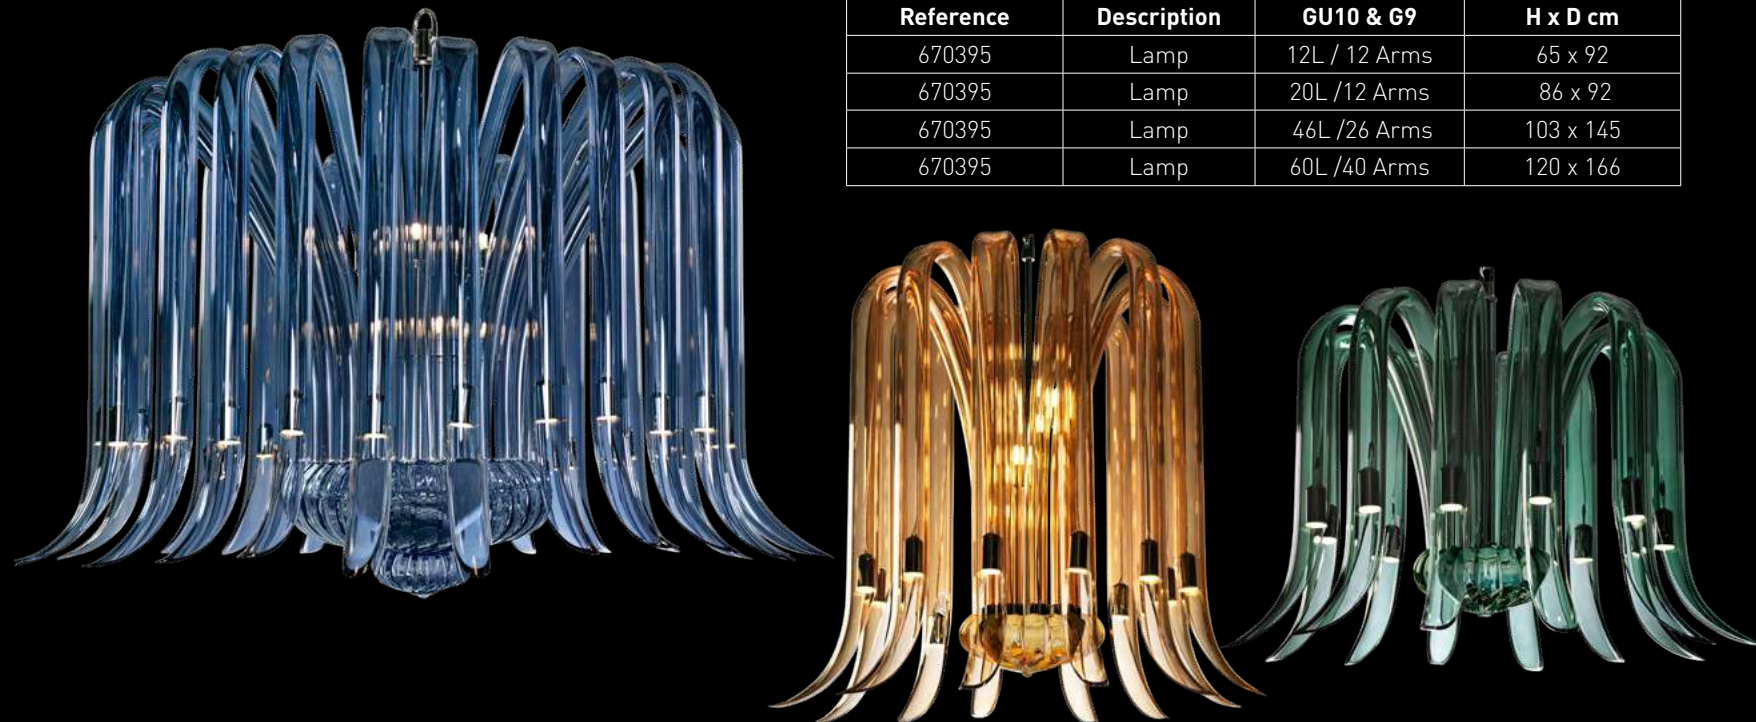

## APOLO

Available in clear and all colours. The use of LED bulb is a must. LED bulbs are included in the price.

Reference	Description	G9/Arms	H x D x L cm
640174	Lamp	20 / 38	75 x 75
640174	Lamp	20 / 38	94 x 94
640174	Lamp	25 / 58	120 x 120
640174	Lamp	30 / 70	150 x 150
640174	Lamp	106 / 141	190 x 190
640447	Wall Lamp	2	48 x 35
660441	Wall Lamp	1	50 x 15
660451	Wall Lamp	12 / 16	45 x 25 x 45
660503	Table Lamp	1	44 x 15

## SYMMETRY

Available in clear, transparent colours and white frosted only.

Reference	Description	GU10 & G9	H x D cm
670395	Lamp	12L / 12 Arms	65 x 92
670395	Lamp	20L / 12 Arms	86 x 92
670395	Lamp	46L / 26 Arms	103 x 145
670395	Lamp	60L / 40 Arms	120 x 166