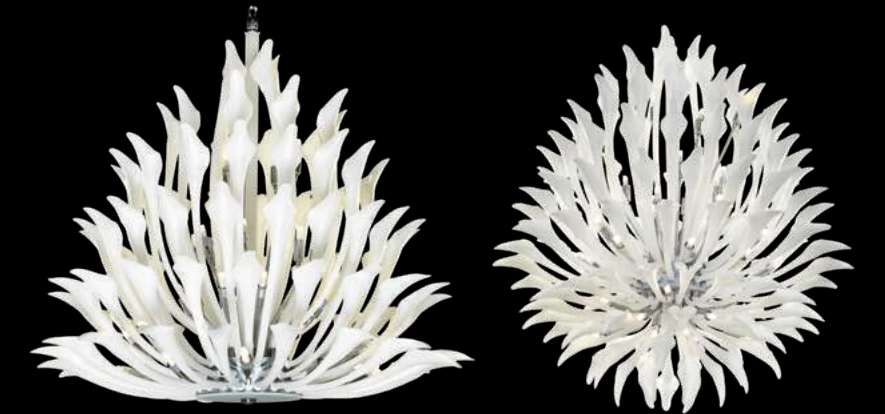

Reference	Description	G9/Arms	H x D cm
670183	Lamp	8 / 10+4	80 x 40
670183	Lamp	12 / 16+10+4	80 x 60
670183	Lamp	42/20+20+20+16+10+4	90 x 95
670183	Lamp	58/4+8+12+20+20+20+20+16+10+40+20+16+10+4	116 x 95

FIRENZE FLUSH

NEW

Available in all colours except clear. The use of LED bulb is a must. LED bulbs are included in the price.