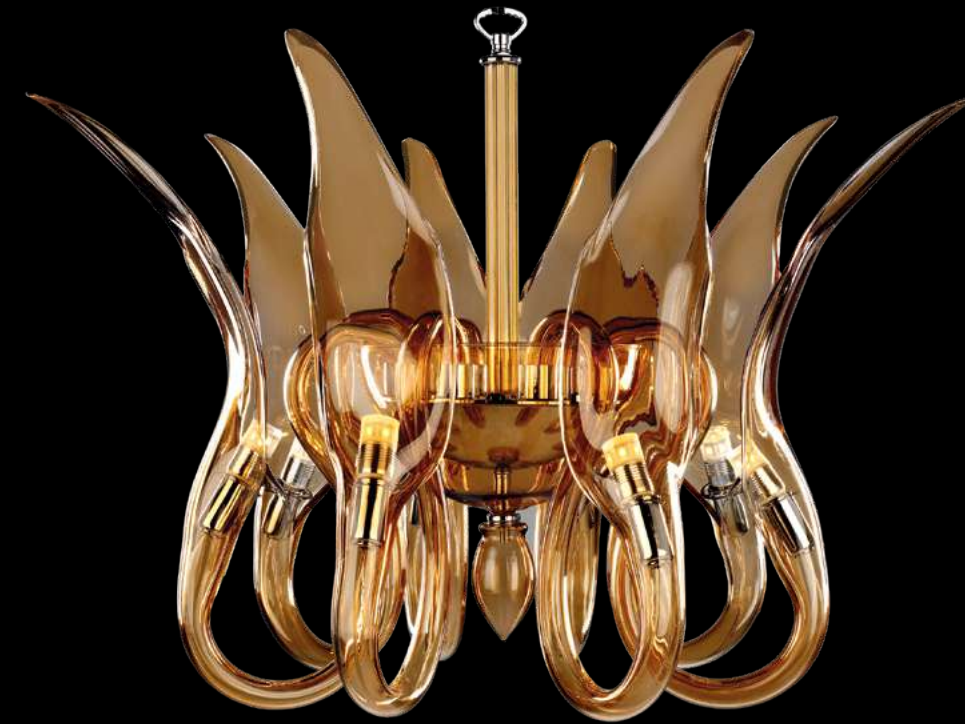

AJAX

Available in clear, transparent colours and white frosted only. The use of LED bulb is a must. LED bulbs are included in the price.

Reference	Description	G9	H x D cm
640134	Lamp	3	53 x 59
640134	Lamp	4	53 x 59
640134	Lamp	5	53 x 59
640134	Lamp	6	53 x 63
640134	Lamp	8	53 x 68
640493	Wall Lamp	2	42 x 27