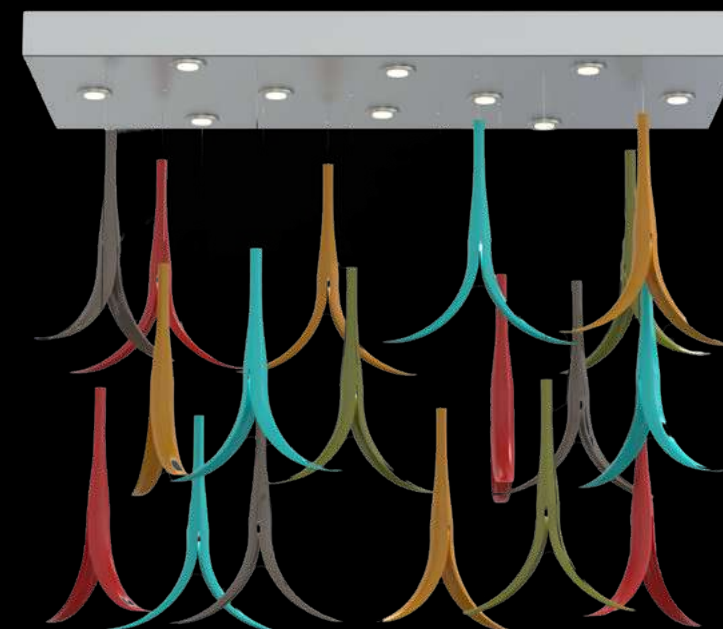

TONGA

NEW

Available in transparent and frosted colours only. * Painted Metal Base.

Reference	Description	GU10/G9	H x D x L cm
670681	Lamp	10L/18L ARMS	100 x 50 x 120