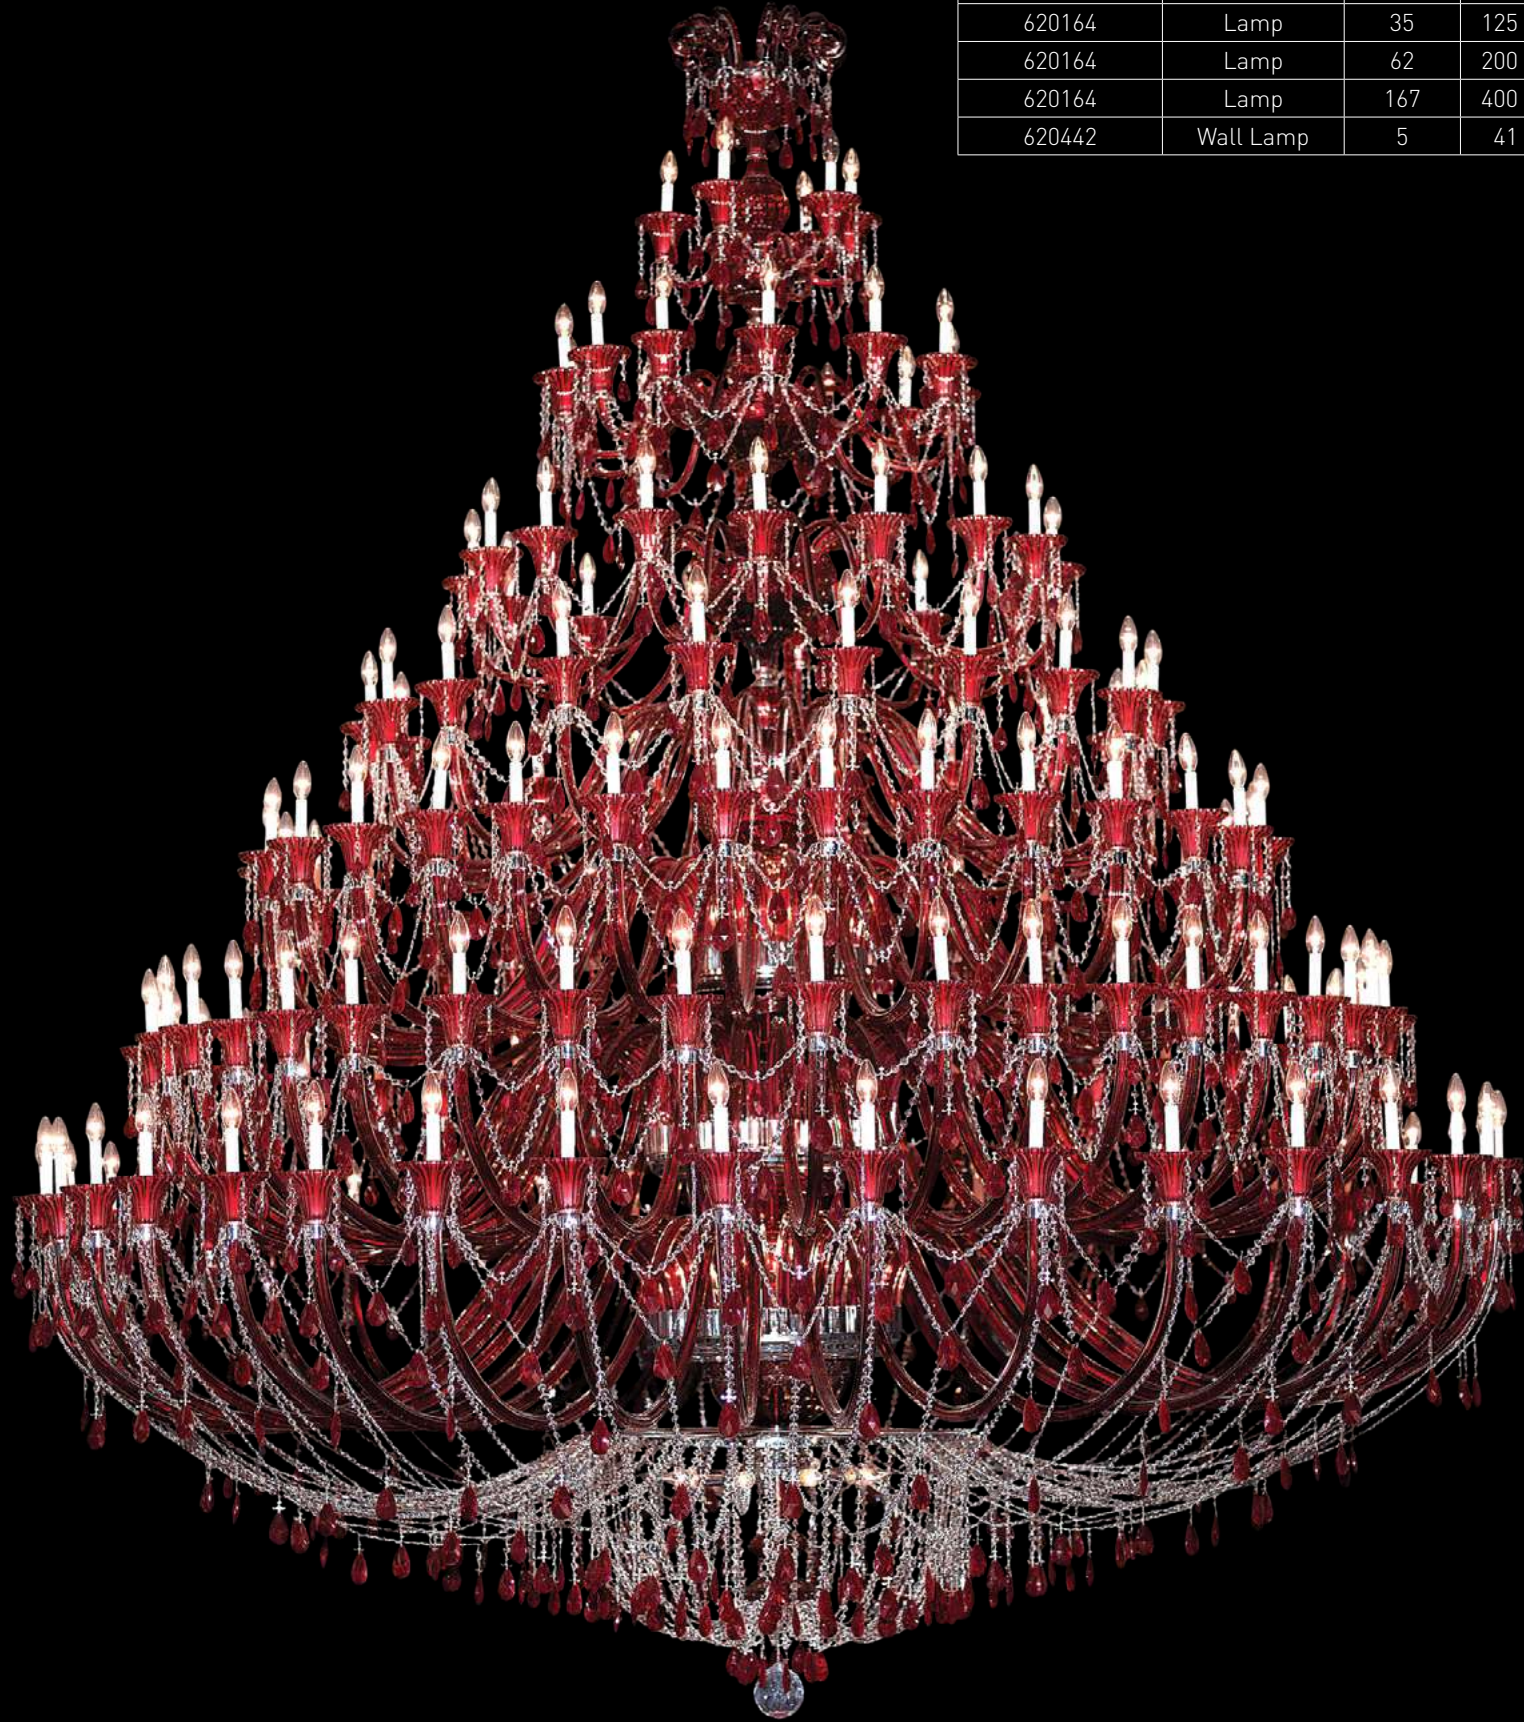

GALAXY

Available in all colours whith Almonds in Clear, Red, Black or White.

Reference	Description	E-14	H x D cm
620164	Lamp	35	125 x 100
620164	Lamp	62	200 x 125
620164	Lamp	167	400 x 300
620442	Wall Lamp	5	41 x 44